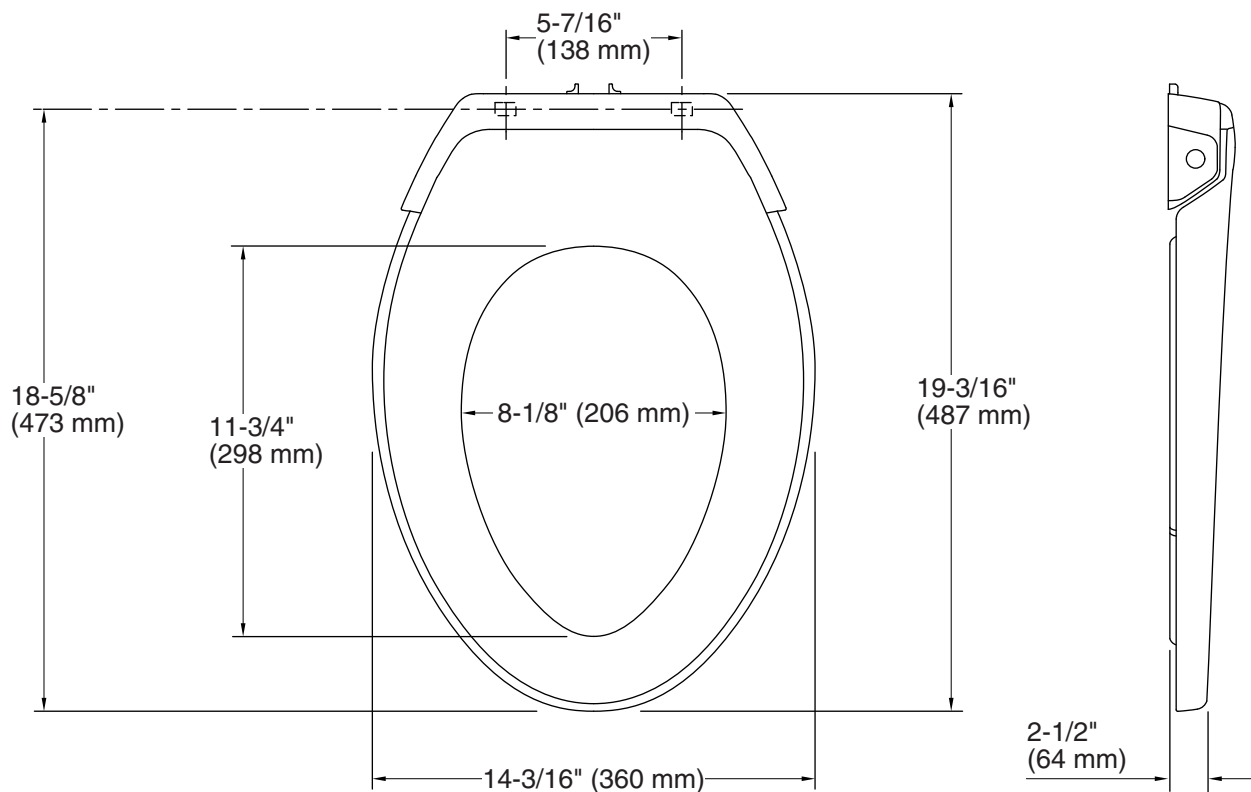

Technical Information

All product dimensions are nominal.

Seat shape type: Elongated
Seat front type: Closed-front
Seat-mounting holes: 5-7/16" (137 mm)

Notes

Install this product according to the installation guide.