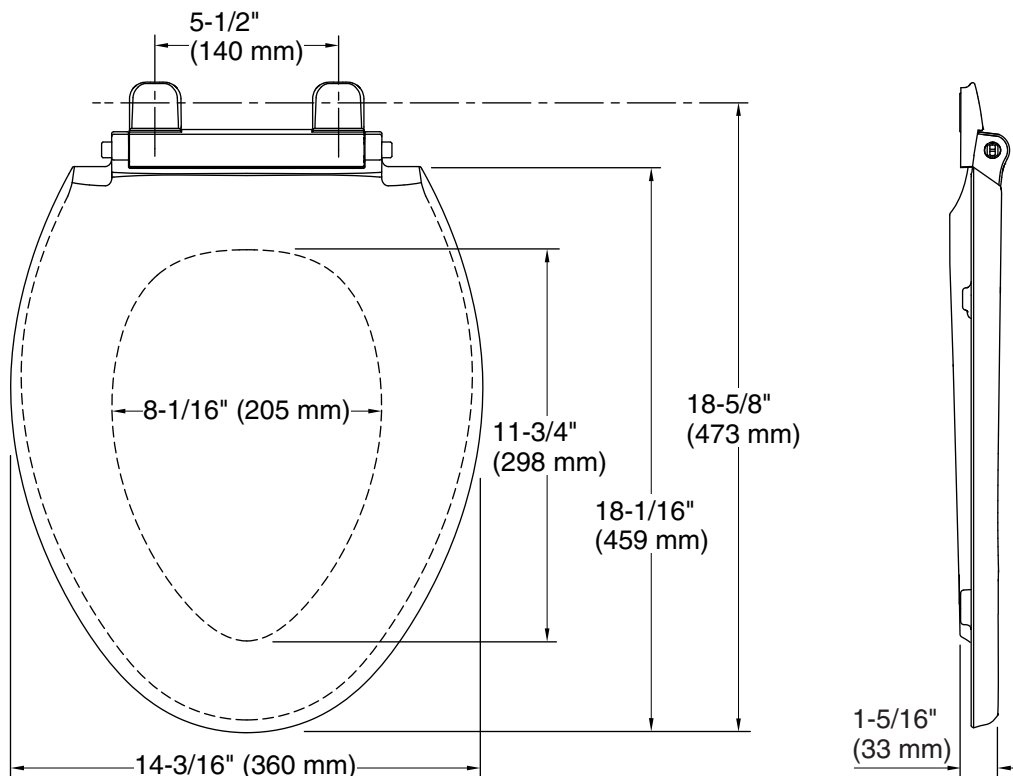

French Curve® Quiet-Close™ Elongated Toilet Seat K-4713

Features

- Quiet-Close™ elongated seat closes quietly.
- Grip-Tight bumpers hold seat firmly in place.
- Quick-Release™ functionality allows seat to be removed easily from toilet for convenient cleaning.
- Quick-Attach® hardware for fast and secure installation.
- Color-matched plastic hinges.

Technical Information

All product dimensions are nominal.

Seat shape type: Elongated
Seat front type: Closed-front
Seat-mounting holes: 5-1/2" (140 mm)

Notes

Install this product according to the installation guide.