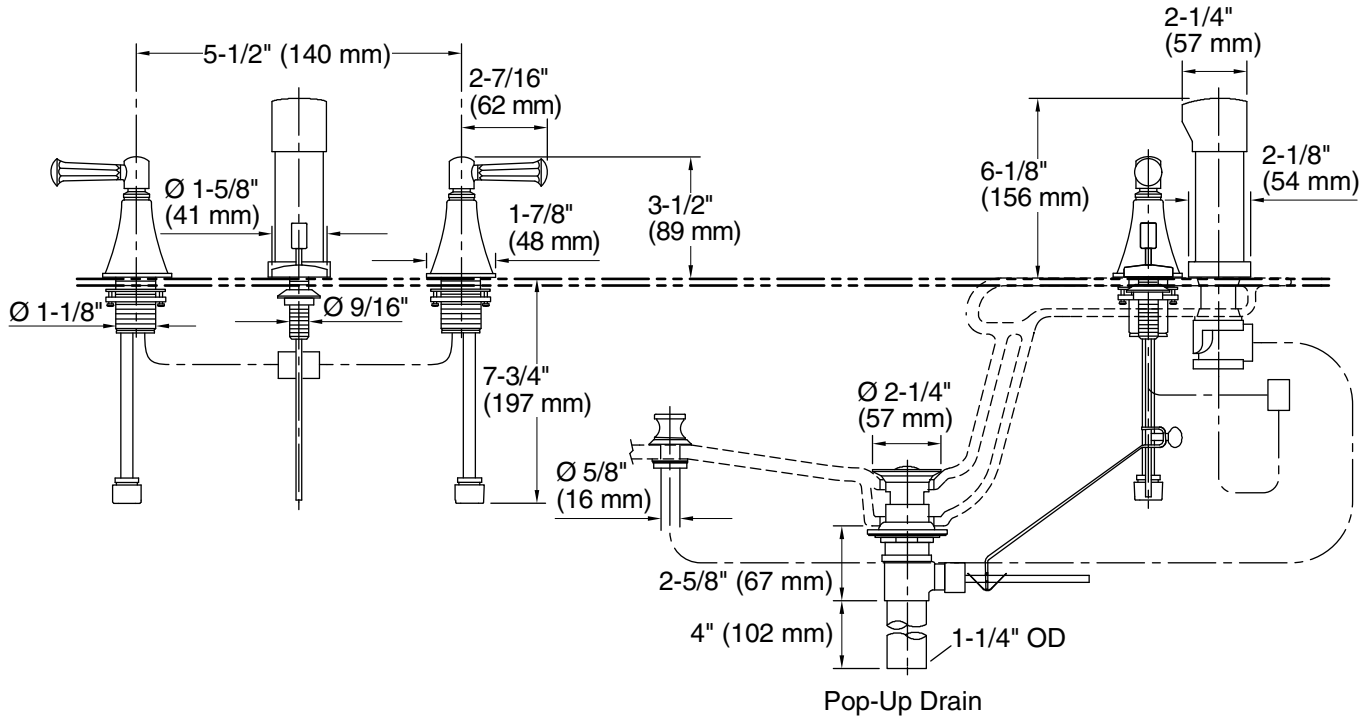

Features

- Quarter-turn washerless ceramic disc valves
- Pop-up drain with lift rod and tailpiece
- Stately Deco lever handles
- Vertical spray
- Fixture-mount transfer valve/vacuum breaker

Material

- Brass
- Brass valve bodies

Installation

- Flexible connections for easy installation

Recommended Products/Accessories

K-23726 Drain treatment

Codes/Standards

ASME A112.18.1/CSA B125.1
ASSE 1001

KOHLER® Faucet Lifetime Limited Warranty

Technical Information

All product dimensions are nominal.

Drain included: Yes

Spout:

Handshower rated max flow: 2.5 gal/min (9.5 l/min)

Notes

Install this product according to the installation instructions.