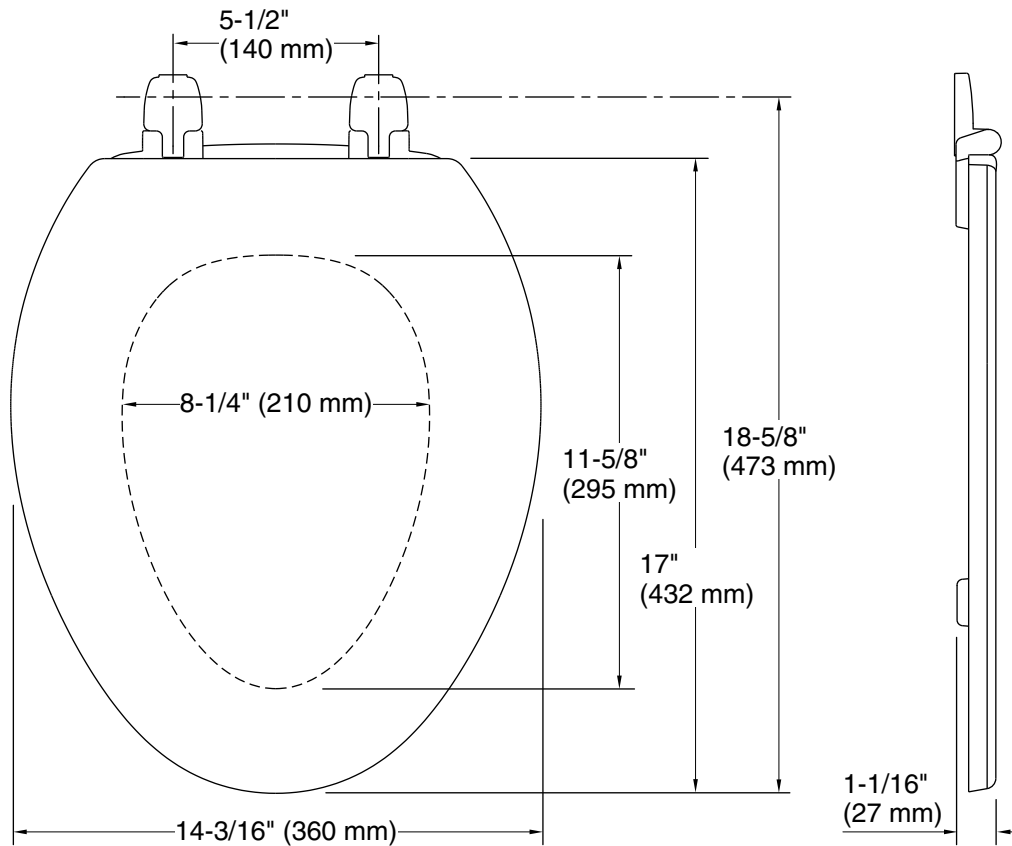

Codes/Standards

None Applicable

**KOHLER® One-Year Limited
Warranty**

See website for detailed warranty information.

Available Colors/Finishes

Color tiles intended for reference only.

Color	Code	Description
	0	White
	HW1	Honed White
	96	Biscuit

Technical Information

All product dimensions are nominal.

Seat shape type: Elongated
Seat front type: Closed-front
Seat-mounting holes: 5-1/2" (140 mm)

Notes

Install this product according to the installation guide.