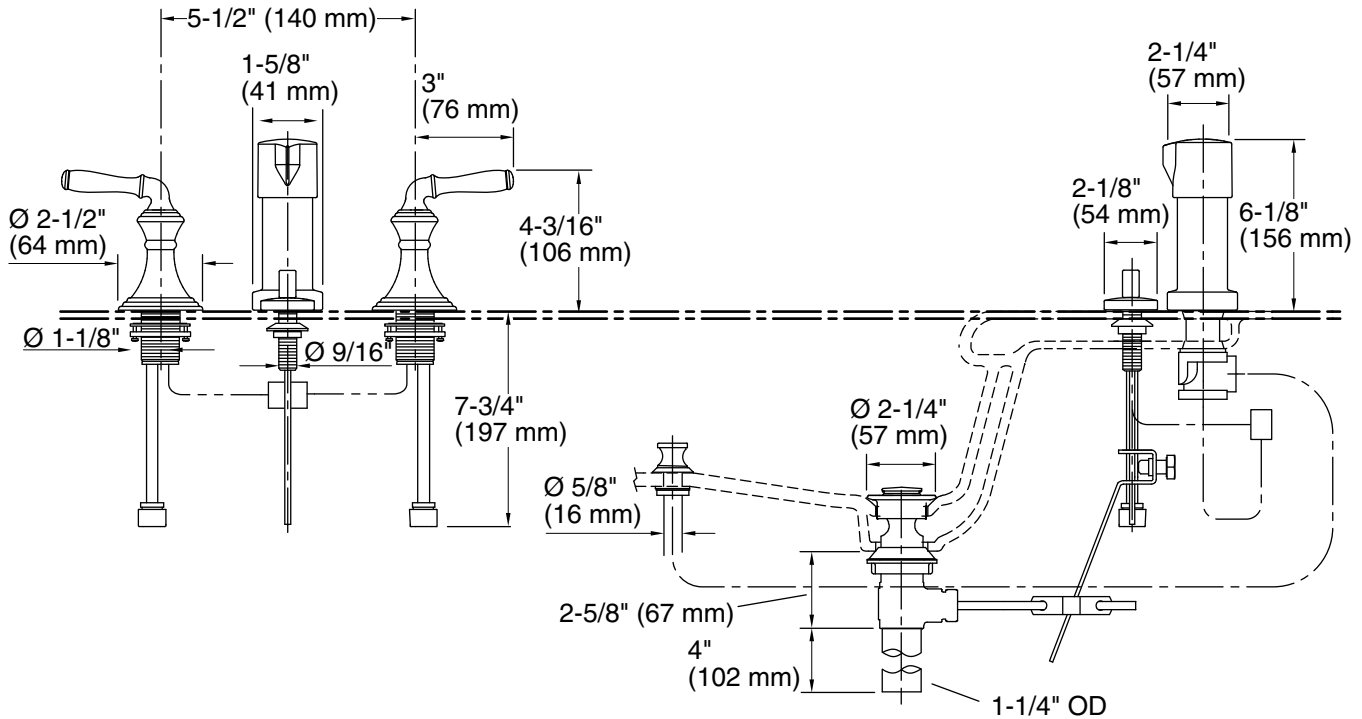

Features

- Devonshire faucets offer decorative styling and versatility for any bathroom
- Lever handles
- Pop-up drain with 1-1/4" tailpiece

Material

- Solid-brass construction for durability and reliability

Installation

- For 5-1/2" (140 mm) centers

Recommended Products/Accessories

K-23726 Drain treatment

Codes/Standards

ASME A112.18.1/CSA B125.1
ASSE 1001

KOHLER® Faucet Lifetime Limited Warranty

See website for detailed warranty information.

Available Colors/Finishes

Color tiles intended for reference only.

Color	Code	Description
	CP	Polished Chrome

Technical Information

All product dimensions are nominal.

Drain included: Yes

Spout:

Handshower rated max flow: 2 gal/min (7.6 l/min)