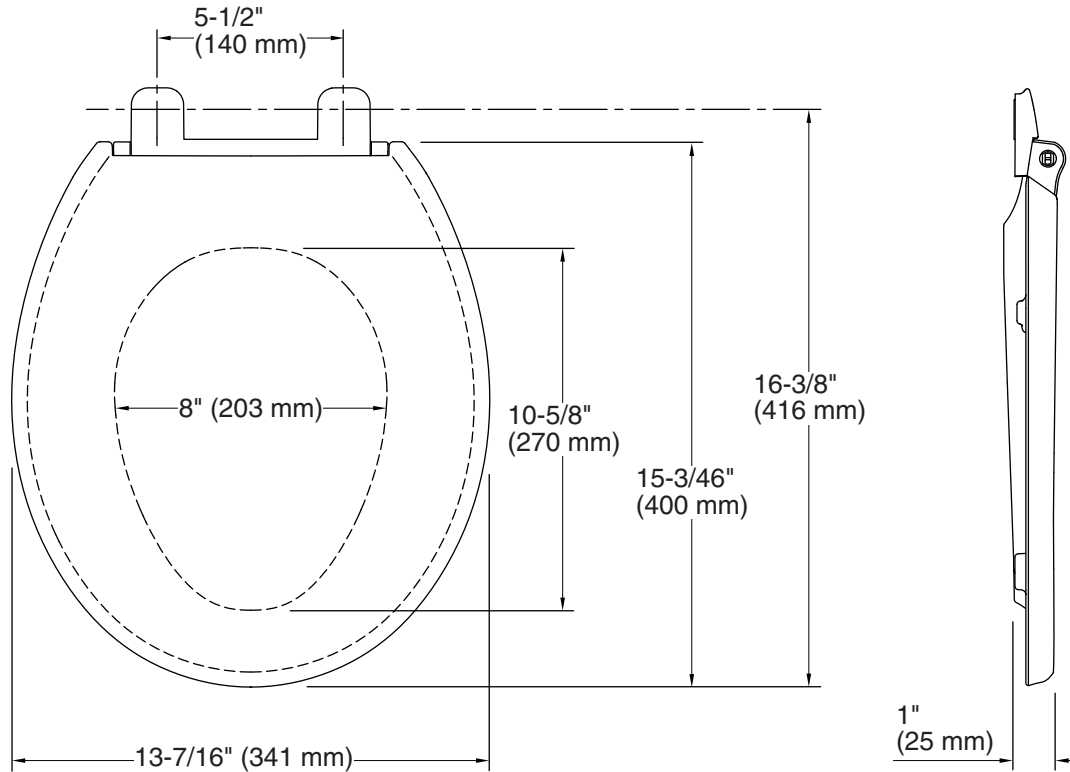

Reveal®
Quiet-Close™ round-front toilet seat
K-4009

Features

- Overhanging lid design creates a clean and sleek look
- Quiet-Close™ elongated lid and seat prevents slamming
- Grip-Tight bumpers hold seat firmly in place
- Quick-Release™ functionality allows seat to be removed easily from toilet for convenient cleaning
- Quick-Attach® hardware for fast and secure installation
- Color-matched plastic hinges
- Round closed-front seat
- Contoured seat for user comfort
- Elegant lid design for a clean and sleek aesthetic

Technical Information

All product dimensions are nominal.

Seat shape type: Round-front
Seat front type: Closed-front
Seat-mounting holes: 5-1/2" (140 mm)

Notes

Install this product according to the installation instructions.