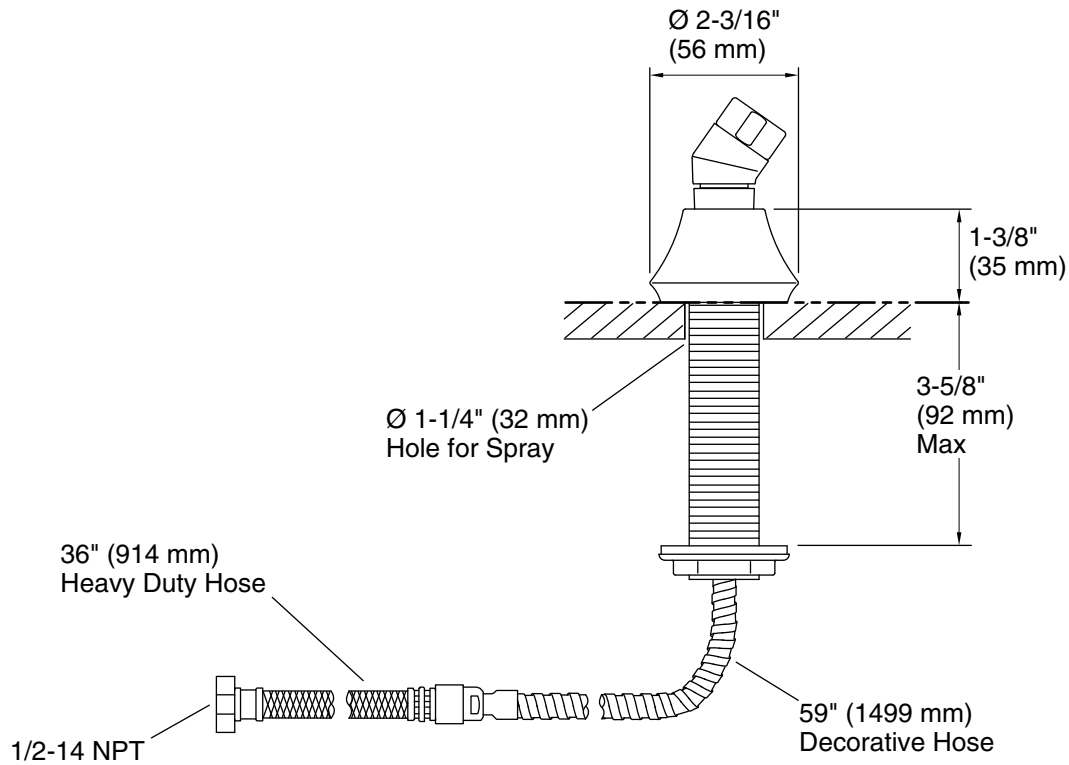

Features

- Includes Polished Chrome handshower hose
- For use with a handshower (sold separately)
- Coordinates with Forté® faucets, accessories, and showering components to complete your bathroom

Material

- Brass
- KOHLER finishes resist corrosion and tarnishing

Installation

- Deck- or bath-mount

Recommended Products/Accessories

79583 Roughing-in Kit for Deck-Mount Handshowers

Codes/Standards

None Applicable

Technical Information

All product dimensions are nominal.

Spout:

Notes

Install this product according to the installation instructions.