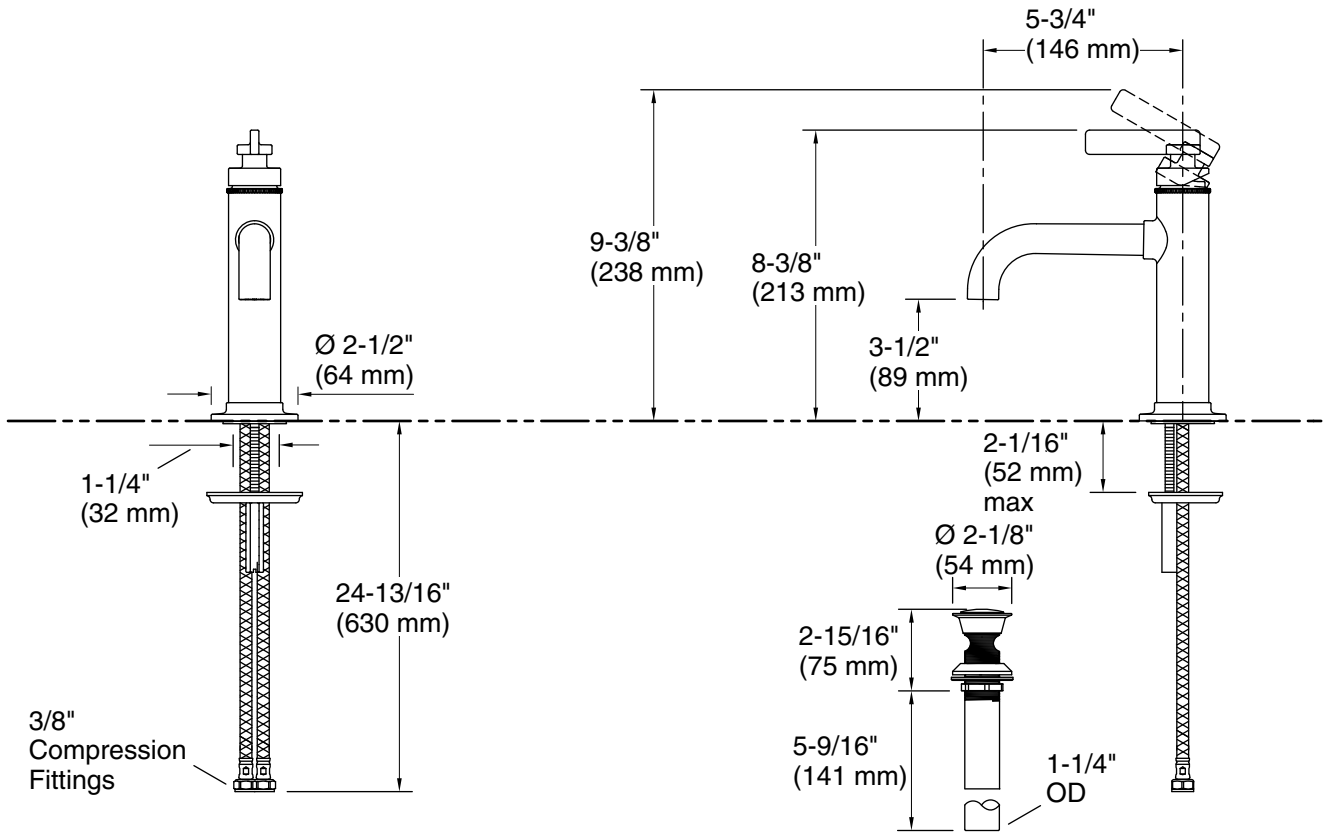

Features

- Designed in collaboration with Studio McGee
- A single handle controls both on/off activation and temperature setting
- 5-3/4" (146 mm) spout reach
- 1.2 gpm (4.5 lpm) maximum flow rate at 60 psi (4.14 bar)
- KOHLER® ceramic disc valves exceed industry longevity standards for a lifetime of durable performance
- Metal touch-activated drain with 1-1/4" tailpiece
- Coordinates with other products in the Castia collection

Material

- Premium metal construction for durability and reliability
- KOHLER® finishes resist corrosion and tarnishing

Installation

- For single-hole or 4" (102 mm) centerset installation (escutcheon plate included)
- Preattached flexible supply lines simplify installation

Technical Information

All product dimensions are nominal.

Faucet:

Flow rate: 1.2 gal/min (4.5 l/min)

Pressure: 60 psi (4.1 bar)

Drain included: Yes

Drain with overflow: No

Spout:

Spout reach: 5-3/4" (146 mm)

Notes

Install this product according to the installation instructions.

ADA, OBC, CSA B651 compliant when installed to the specific requirements of these regulations.