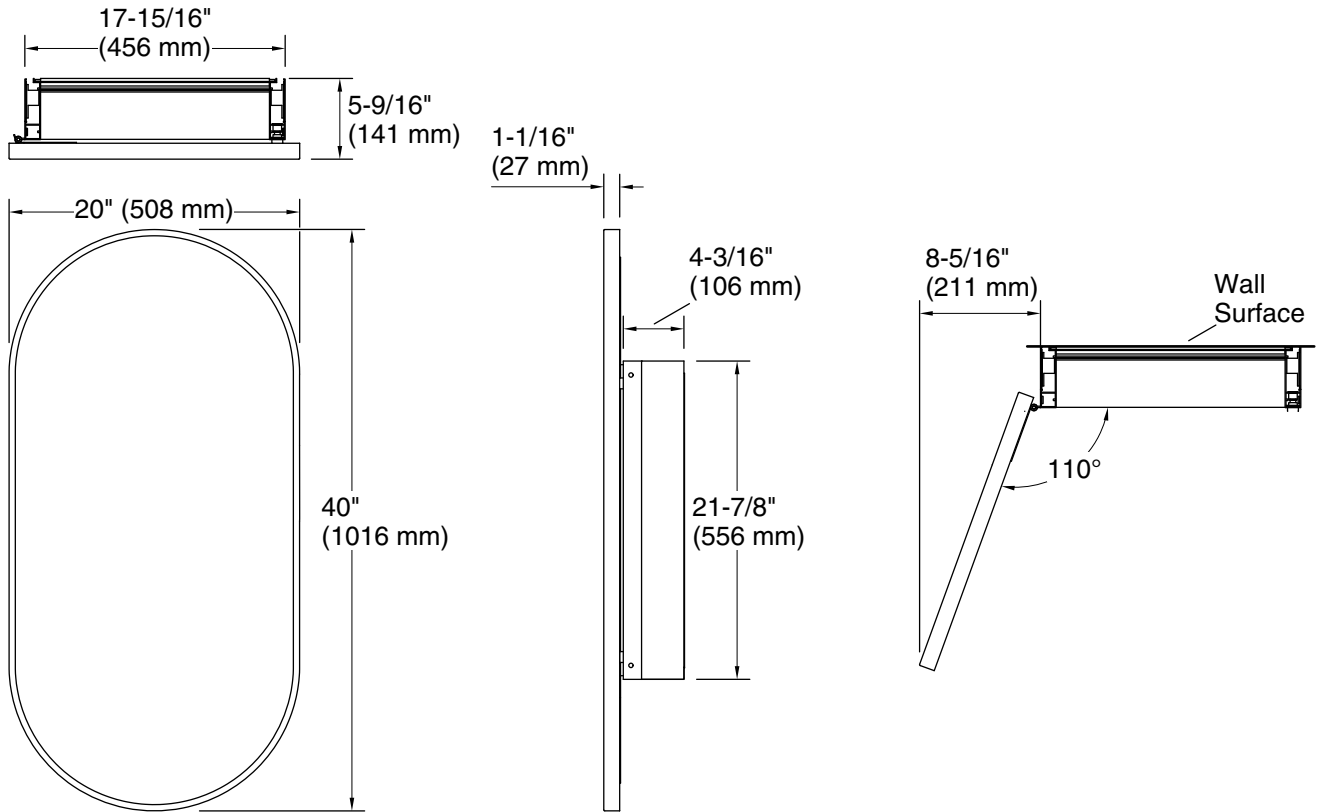

Features

- Front mirror, inside door mirror, and back panel mirror provide superior visibility to make grooming easier
- Two adjustable tempered-glass shelves offer additional bathroom storage
- Finish-matched cabinet interior
- Half-shelf adjustable accessory for additional storage included
- Hinges have 110° opening capability

Material

- Anodized aluminum construction with a durable rustproof and chip-resistant finish

Installation

- Surface-mount or recessed
- Can be installed with left- or right-hand swing

Codes/Standards

None Applicable

Technical Information

All product dimensions are nominal.

Lighting included: No

Notes

Install this product according to the installation instructions.

For surface-mount, use anchors (not provided) rated for the loaded weight of this product.