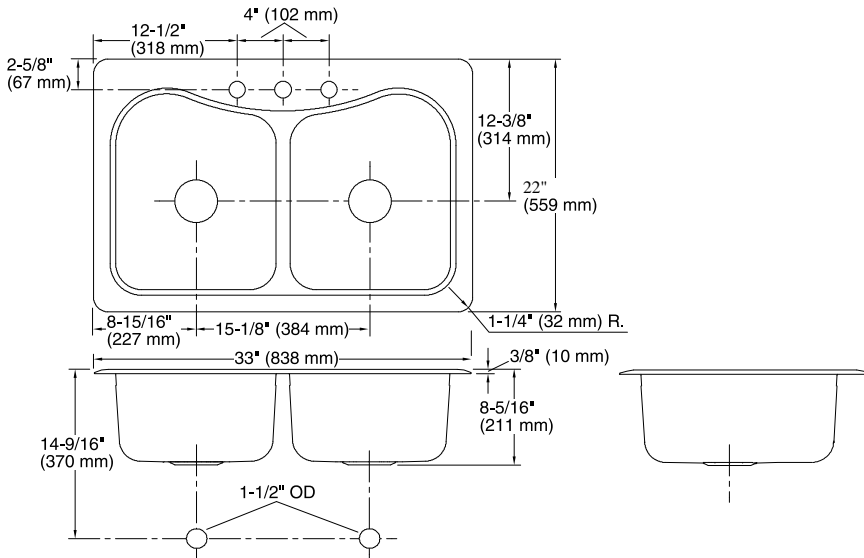

### Features

- 36" minimum base cabinet width.
- Double-equal bowls.
- 8" (203 mm) depth.
- Three faucet holes.
- Includes hardwood cutting board.
- Includes installation hardware.

## Technical Information

All product dimensions are nominal.

Bowl configuration: Double equal

Installation: Top-mount

Cutout: Top-mount, 32-1/2" x 21-1/2" (826 mm x 546 mm) with 1" (25 mm) radius corners

Bowl area (Left):  
 Length: 17-1/16" (433 mm)  
 Width: 13-15/16" (354 mm)  
 Bowl depth: 8-5/16" (211 mm)  
 Water depth: 8" (203 mm)

Bowl area (Right):  
 Length: 17-1/16" (433 mm)  
 Width: 13-15/16" (354 mm)  
 Bowl depth: 8-5/16" (211 mm)  
 Water depth: 8" (203 mm)

Number of deck holes: 3

Faucet hole spacing: 8" (203 mm)

Faucet hole(s): 1-7/16" (37 mm)

Drain hole: 3-5/8" (92 mm)