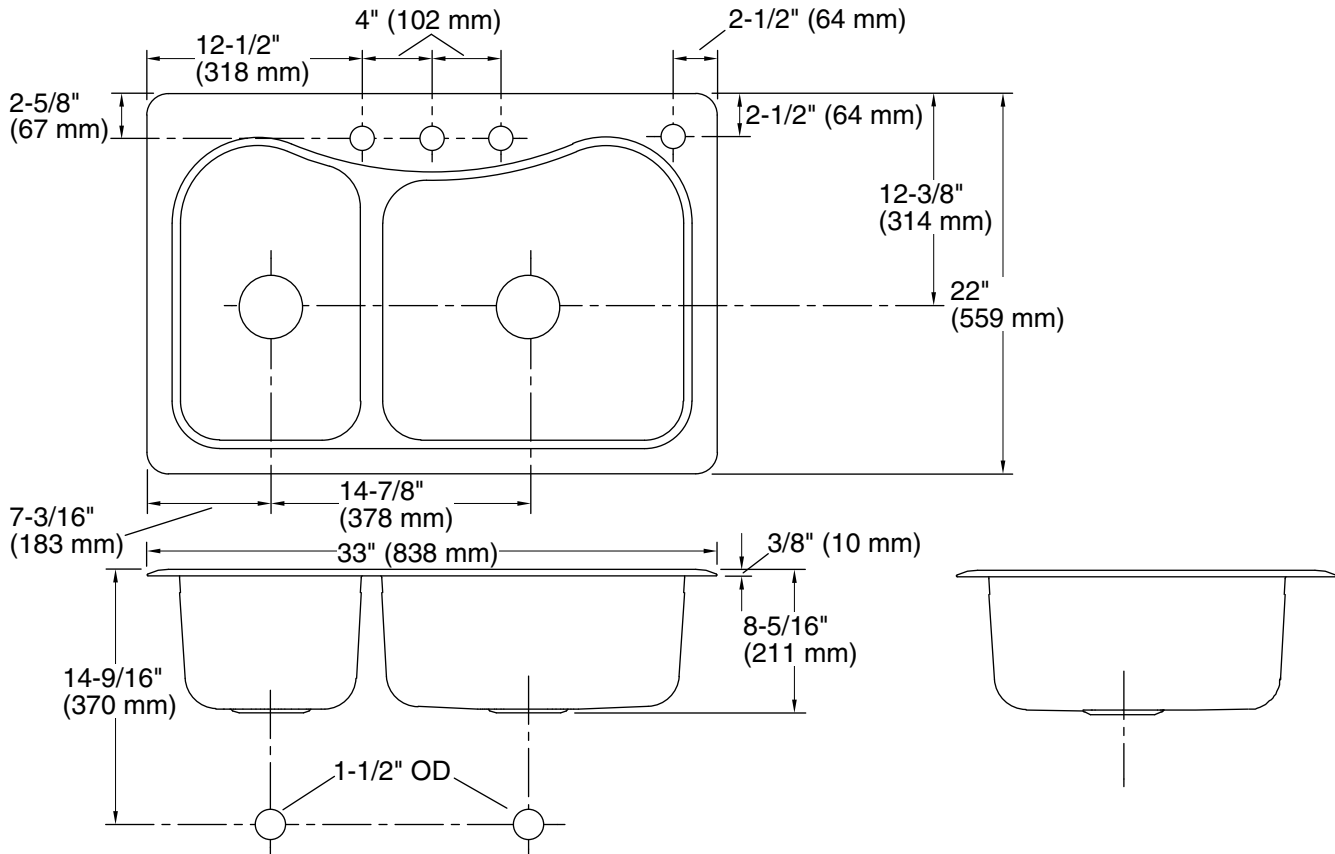

**Staccato™**  
Top-mount large/medium double-bowl kitchen sink  
**K-3361-4**

**Features**

- 36" minimum base cabinet width.
- Large/medium bowls.
- 8" (203 mm) depth.
- Includes installation hardware.
- Includes hardwood cutting board.

### Technical Information

All product dimensions are nominal.

Bowl configuration: Off-set X-large/small

Installation: Top-mount

Cutout: Top-mount, 32-1/2" x 21-1/2" (826 mm x 546 mm) with 1" (25 mm) radius corners

Min. base cabinet width: 36" (914 mm)

Bowl area (Left): Length: 17-1/16" (433 mm)  
Width: 10-7/16" (265 mm)  
Bowl depth: 8" (203 mm)

Bowl area (Right): Length: 17-7/16" (443 mm)  
Width: 17-1/16" (433 mm)  
Bowl depth: 8" (203 mm)

Number of deck holes: 4

Faucet hole spacing: 4" (102 mm)

Faucet hole(s): 1-7/16" (37 mm)

Drain hole: 3-5/8" (92 mm)