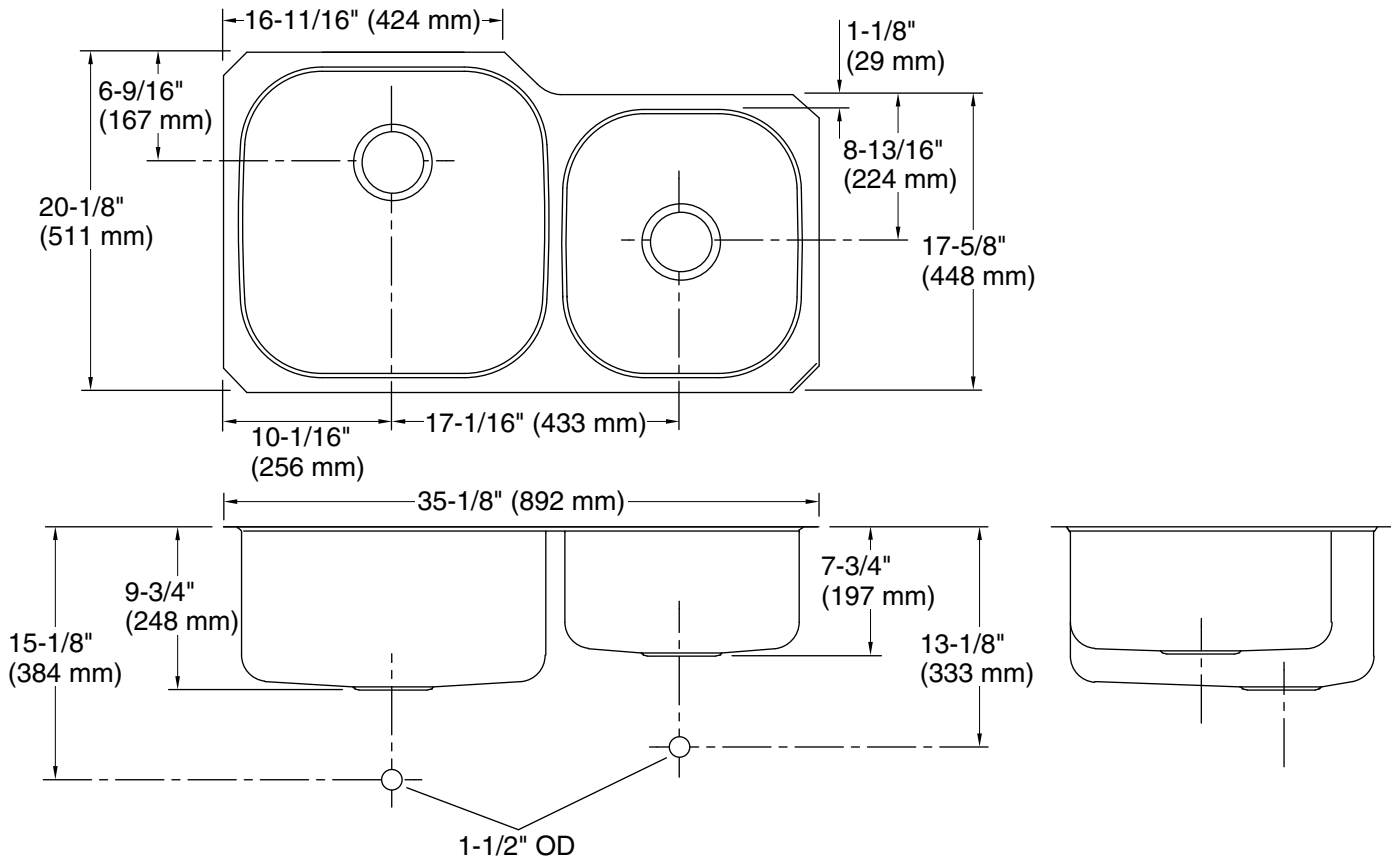

## Features

- 39" (990 mm) minimum base cabinet width.
- Extra-large/medium bowls.
- 9-1/2" depth left bowl and 7-1/2" depth right bowl.
- Includes installation hardware.

### Technical Information

All product dimensions are nominal.

Bowl configuration: Off-set X-large/small

Installation: Under-mount

Min. base cabinet width: 39" (991 mm)

Bowl area (Left):  
 Length: 17-7/8" (454 mm)  
 Width: 17-7/8" (454 mm)  
 Bowl depth: 9-1/2" (241 mm)  
 Water depth: 9-1/2" (241 mm)

Bowl area (Right):  
 Length: 13-3/4" (349 mm)  
 Width: 15-3/8" (391 mm)  
 Bowl depth: 7-1/2" (191 mm)  
 Water depth: 7-1/2" (191 mm)

Template: 1217909-7, required, included