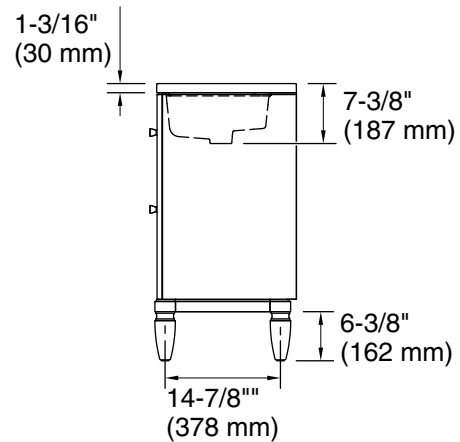

### Features

- Two full-extension 12-3/4" (325 mm) drawers with soft-close side-mount slides
- Three-way adjustable slow-close door hinges for easy cabinet access
- 18" (457 mm) cabinet interior provides ample storage space
- Finish-matched cabinet interior offers generous clearance for plumbing
- Pure White (PWH) quartz vanity top adds beauty and long-lasting durability
- Customize your storage with optional accessories such as floor liners, drawer organizers, and perfectly sized containers (sold separately)
- Brushed Nickel hardware included on the White and Slate Grey vanities

### Technical Information

All product dimensions are nominal.

Lighting included: No