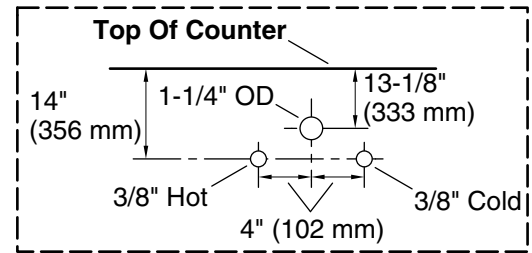

Waste Pipe Location Information