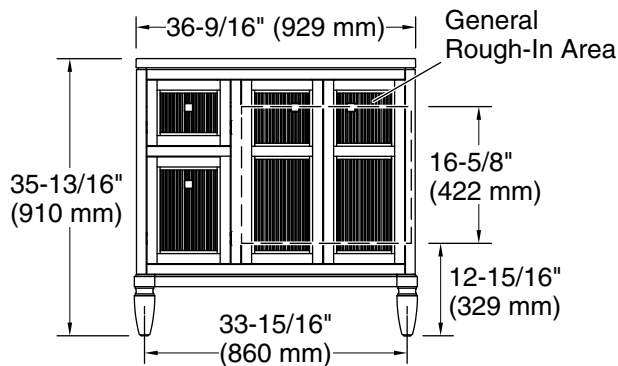

Technical Information

All product dimensions are nominal.

Lighting included: No

Notes

Install this product according to the installation instructions.