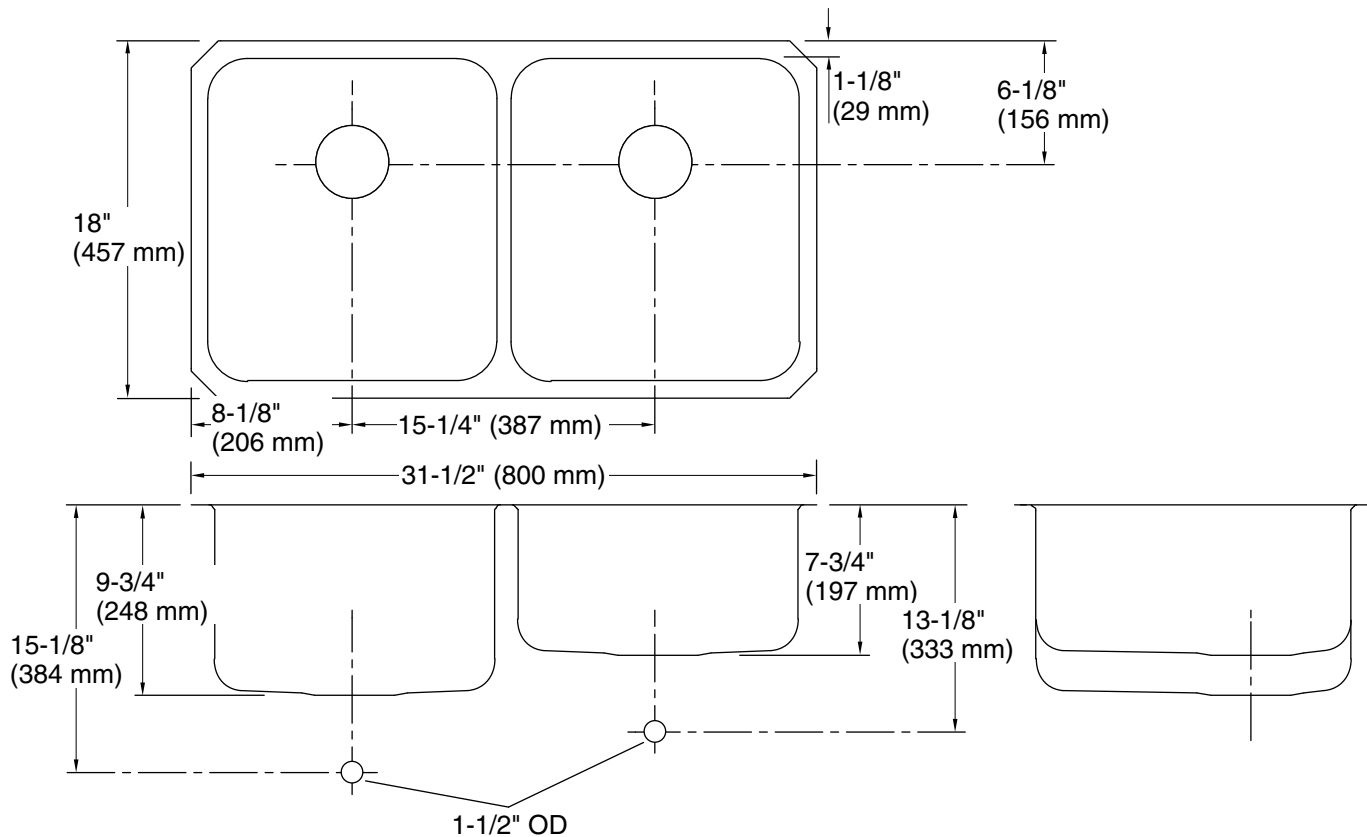

Undertone®
31-1/2" undermount double-bowl kitchen sink
K-3351

Features

- 36" minimum base cabinet width
- Double-equal bowls
- 9-1/2" depth left bowl and 7-1/2" depth right bowl
- Rear drain placement increases cabinet storage space underneath sink
- Includes installation hardware

Technical Information

All product dimensions are nominal.

Basin configuration: Equal Bowls

Min. base cabinet width: 36" (914 mm)

Bowl area (Left): Length: 14" (356 mm)
 Width: 15-3/4" (400 mm)
 Bowl depth: 9-1/2" (241 mm)
 Water depth: 9-1/2" (241 mm)

Bowl area (Right): Length: 14" (356 mm)
 Width: 15-3/4" (400 mm)
 Bowl depth: 7-1/2" (191 mm)
 Water depth: 7-1/2" (191 mm)

Drain hole: 3-3/4" (94 mm)

Template: 1221369-7, required, included

Notes

Install this product according to the installation instructions.