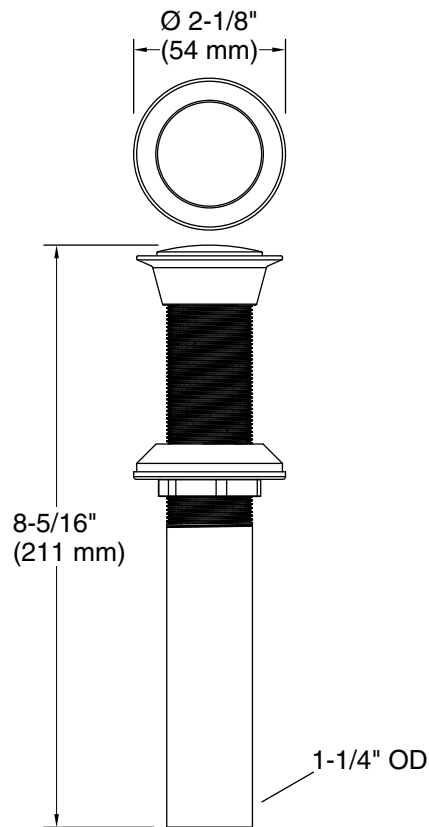

## Features

- Without overflow
- 1-1/4" (32 mm) connection

## Technical Information

All product dimensions are nominal.

Material: Stainless Steel