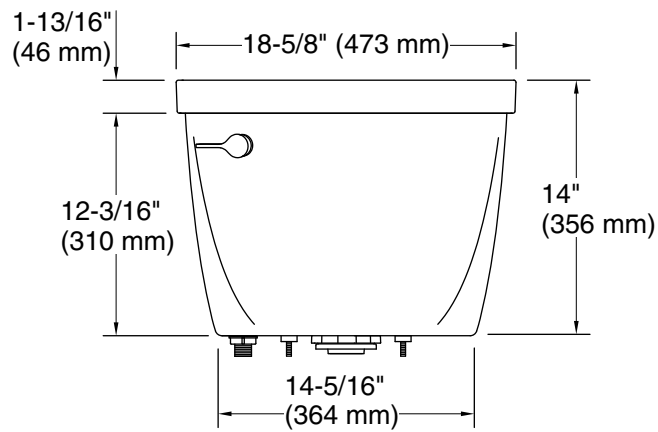

### Features

- 1.6 gpf (6.0 lpf)
- Left-hand Polished Chrome trip lever
- Combines with the K-31588 or K-31589 bowl to create a complete K-31620 or K-31640 Cimarron® toilet
- AquaPiston® canister optimizes the flow out of the tank, harnessing gravity and the natural powerful reducing cascade of water to increase the power and effectiveness of the flush
- Easy-to-flush canister design requires less force to actuate than a 3" (76 mm) flapper, and has 90% less exposed seal material which resists conditions that cause wear, tear, shrinkage and swelling

## Technical Information

All product dimensions are nominal.

Toilet type: Bowl-mount  
Flush type: AquaPiston  
Rough-in: 12" (305 mm)