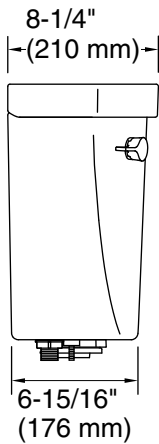

### Features

- 1.6 gpf (6.0 lpf)
- Left-hand Polished Chrome trip lever
- Combines with the K-31588 or K-31589 bowl to create a complete K-31620 or K-31640 Cimarron® toilet
- AquaPiston® canister optimizes the flow out of the tank, harnessing gravity and the natural powerful reducing cascade of water to increase the power and effectiveness of the flush
- Easy-to-flush canister design requires less force to actuate than a 3" (76 mm) flapper, and has 90% less exposed seal material which resists conditions that cause wear, tear, shrinkage and swelling

## Technical Information

All product dimensions are nominal.

Toilet type: Bowl-mount  
Flush type: AquaPiston  
Rough-in: 12" (305 mm)