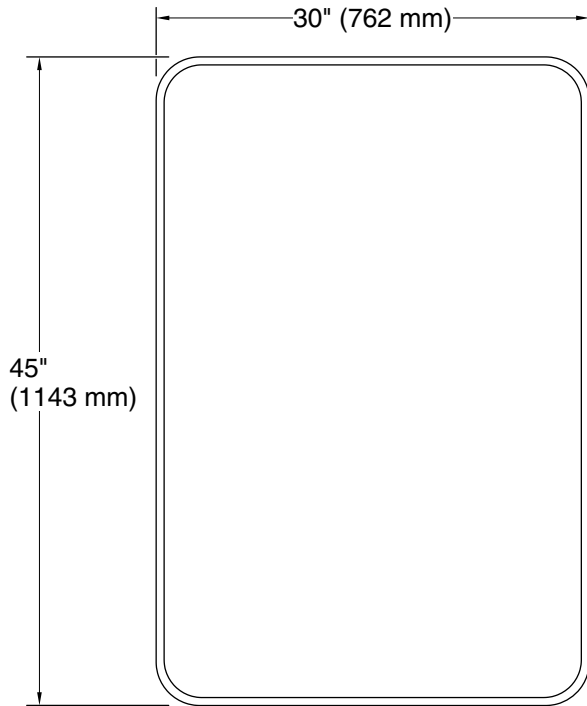

Essential
30" x 45" rectangular framed mirror
K-31365

Technical Information

All product dimensions are nominal.

Lighting included: No

Notes

Install this product according to the installation instructions.

Install the fastener to a stud to avoid possible property and product damage.