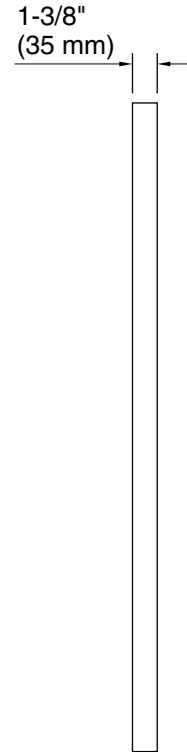

Features

- Clean and timeless design allows for use in any interior space
- Mounts vertically or horizontally depending on the look you want to create
- Frame maintains a durable, long-lasting finish
- Finishes coordinate with KOHLER® faucet and lighting products

See website for detailed warranty information.

Available Colors/Finishes

Color tiles intended for reference only.

Color	Code	Description
	BGL	Moderne Brushed Gold
	BNL	Brushed Nickel
	CPL	Polished Chrome
	BLL	Matte Black

Essential
30" x 45" rectangular framed mirror
K-31365

Technical Information

All product dimensions are nominal.

Lighting included: No

Notes

Install this product according to the installation instructions.

Install the fastener to a stud to avoid possible property and product damage.