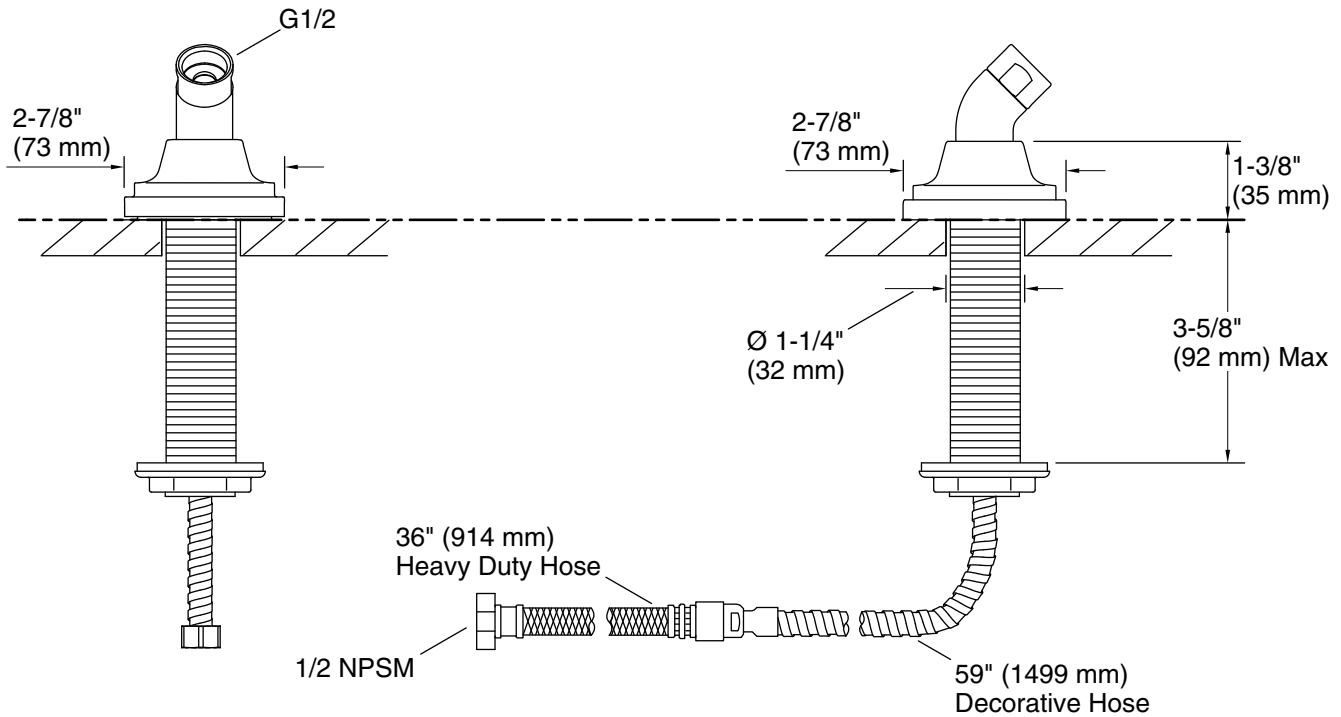

Technical Information

All product dimensions are nominal.

Spout: