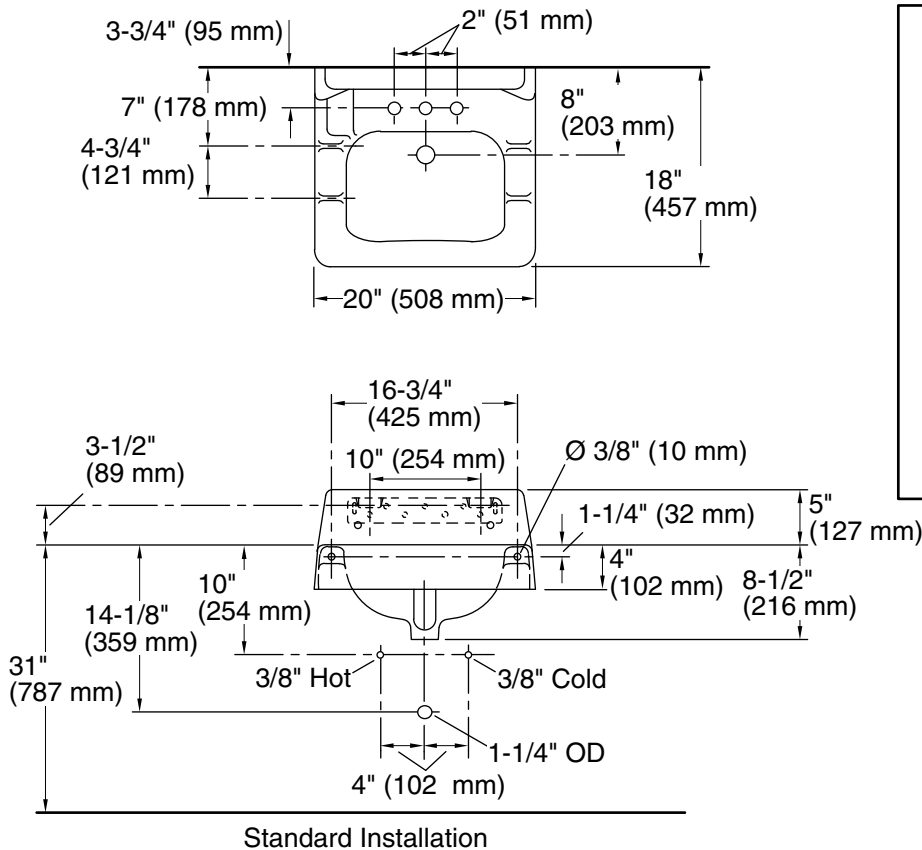

Features

- Made from premium materials that withstand high-volume usage.
- Constructed of KOHLER® Cast Iron.
- 20" (508 mm) x 18" (457 mm).
- 4" center drilling.
- Lugs for chair carrier.

Installation

- Wall-mount.

	0	White
---	---	-------

Technical Information

All product dimensions are nominal.

Bowl configuration:	Single
Installation:	Wall-mount
Bowl area (Only):	Length: 15" (381 mm) Width: 10" (254 mm) Water depth: 5" (127 mm)
Number of deck holes:	3
Faucet hole spacing:	4" (102 mm)
Faucet hole(s):	1-1/8" (29 mm)
Drain hole:	1-3/4" (44 mm)