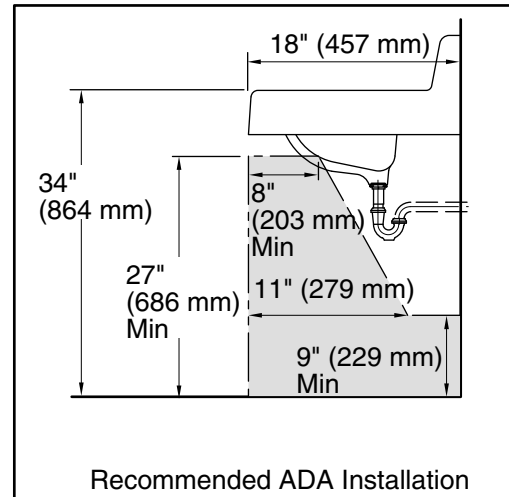

Features

- Made from premium materials that withstand high-volume usage.
- Constructed of KOHLER® Cast Iron.
- 20" (508 mm) x 18" (457 mm).
- 4" center drilling.
- Lugs for chair carrier.

Installation

- Wall-mount.

	0	White
---	---	-------

Technical Information

All product dimensions are nominal.

Bowl configuration:	Single
Installation:	Wall-mount
Bowl area (Only):	Length: 15" (381 mm) Width: 10" (254 mm) Water depth: 5" (127 mm)
Number of deck holes:	3
Faucet hole spacing:	4" (102 mm)
Faucet hole(s):	1-1/8" (29 mm)
Drain hole:	1-3/4" (44 mm)