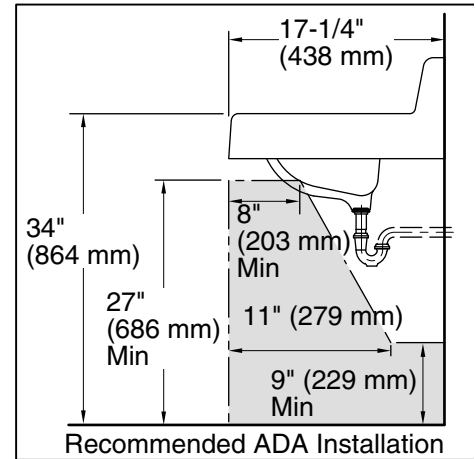

Features

- Made from premium materials that withstand high-volume usage.
- Constructed of KOHLER® Cast Iron.
- 19" (483 mm) x 17" (432 mm).
- 8" (203 mm) widespread faucet holes.

Installation

- Wall-mount.

	0	White
---	---	-------

Technical Information

All product dimensions are nominal.

Bowl configuration:	Single
Installation:	Wall-mount
Bowl area (Only):	Length: 15" (381 mm) Width: 10" (254 mm) Water depth: 5" (127 mm)
Number of deck holes:	3
Faucet hole spacing:	8" (203 mm)
Faucet hole(s):	1-3/8" (35 mm)
Drain hole:	1-3/4" (44 mm)