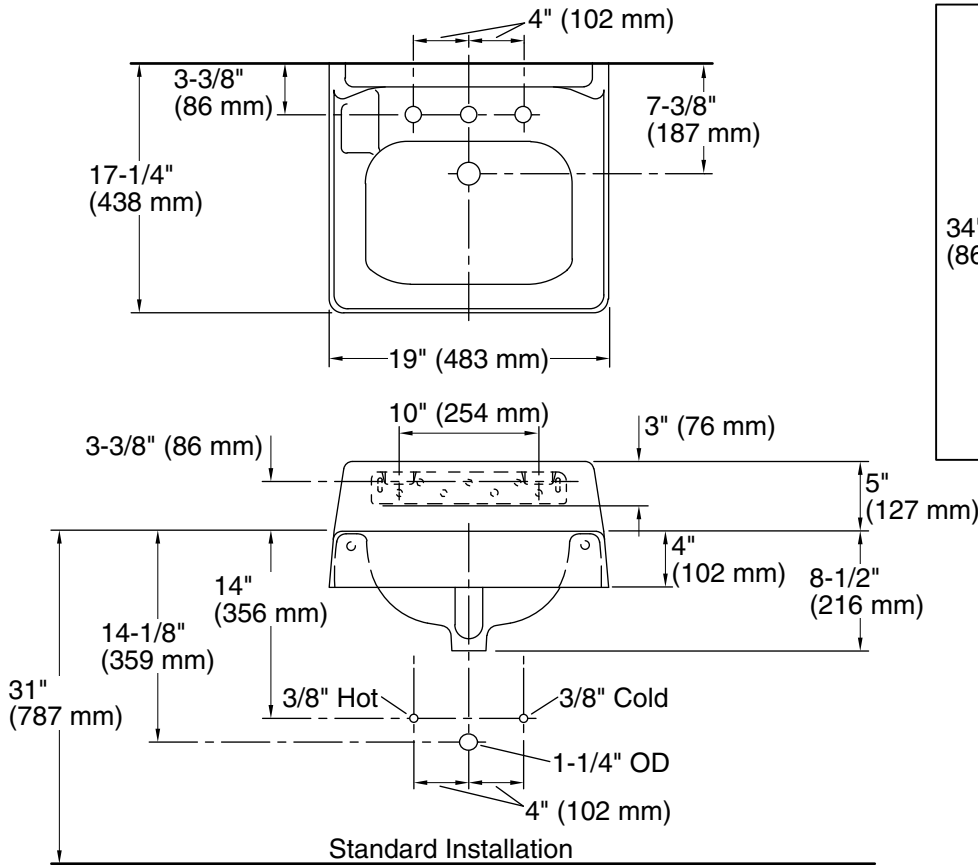

Features

- Made from premium materials that withstand high-volume usage.
- Constructed of KOHLER® Cast Iron.
- 19" (483 mm) x 17" (432 mm).
- 8" (203 mm) widespread faucet holes.

Installation

- Wall-mount.

	0	White
---	---	-------

Technical Information

All product dimensions are nominal.

Bowl configuration:	Single
Installation:	Wall-mount
Bowl area (Only):	Length: 15" (381 mm) Width: 10" (254 mm) Water depth: 5" (127 mm)
Number of deck holes:	3
Faucet hole spacing:	8" (203 mm)
Faucet hole(s):	1-3/8" (35 mm)
Drain hole:	1-3/4" (44 mm)