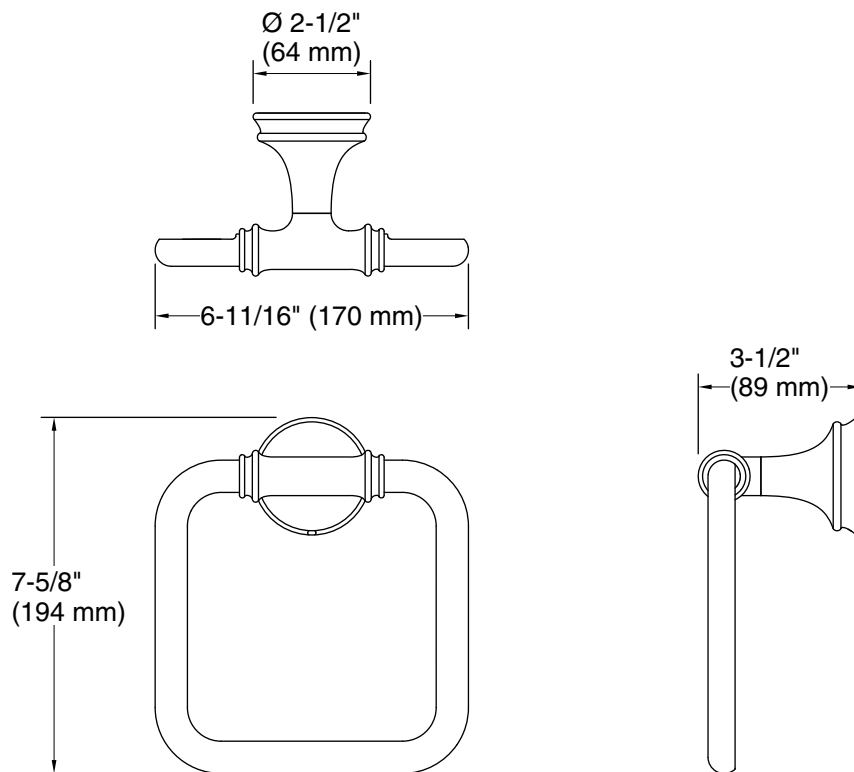

K-31507-TA bath towel with Tatami weave, 30" x 58"

K-31507-TE bath towel with Terry weave, 30" x 58"

K-31507-TX bath towel with Textured weave, 30" x 58"

Included Components

Additional Components:

Installation template

Technical Information

All product dimensions are nominal.

Material: Zinc

Notes

Install this product according to the installation instructions.