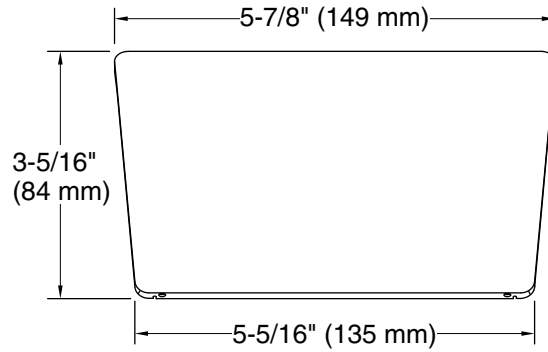

K-78440 33" cable pop-up bath drain

Codes/Standards

ASME A112.18.2/CSA B125.2

KOHLER® One-Year Limited Warranty

See website for detailed warranty information.

Available Colors/Finishes

Color tiles intended for reference only.

Technical Information

All product dimensions are nominal.

Material: Brass/Plastic

Notes

Install this product according to the installation instructions.