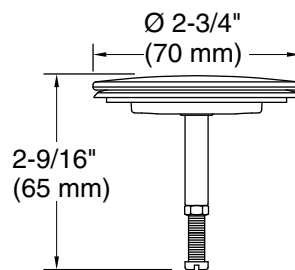

K-78440 33" cable pop-up bath drain

Codes/Standards

ASME A112.18.2/CSA B125.2

KOHLER® One-Year Limited Warranty

See website for detailed warranty information.

Available Colors/Finishes

Color tiles intended for reference only.

Technical Information

All product dimensions are nominal.

Material: Brass/Plastic

Notes

Install this product according to the installation instructions.