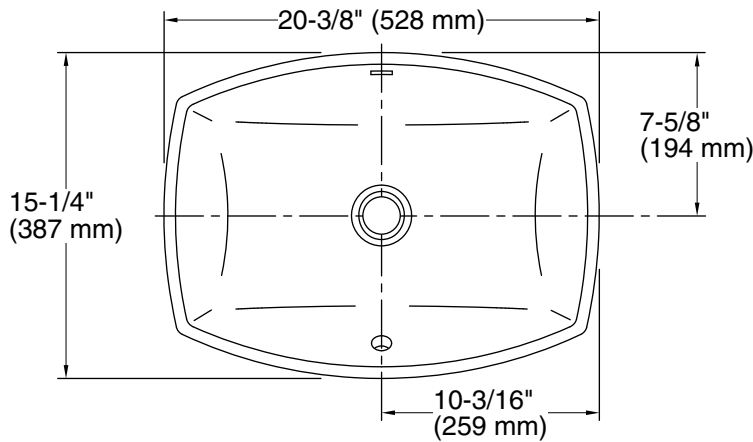

Technical Information

All product dimensions are nominal.

- Bowl configuration: Single
- Installation: Under-mount
- Bowl area (Only): Length: 19-5/16" (491 mm)
Width: 14" (356 mm)
Water depth: 1-7/8" (48 mm)
- Drain hole: 1-3/4" (44 mm)
- Template: 1086495-7, required, not included