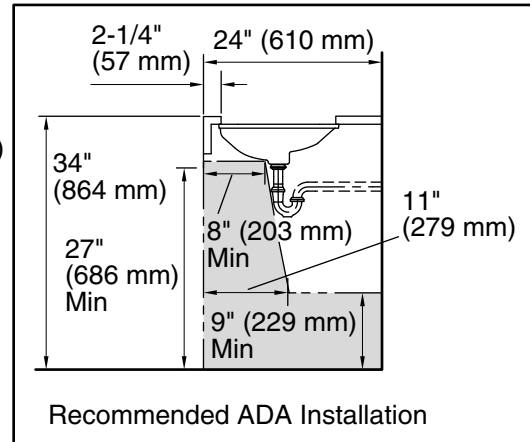

Features

- Overflow drain.
- No faucet holes; requires wall- or counter-mount faucet.
- Coordinates with other products in the Kelston collection.

Material

- Vitreous china.

Installation

- Undermount.

Recommended Products/Accessories

- K-8998 P-Trap
- K-23726 Drain treatment
- K-23725 Cast iron cleaner

Included Components

- Additional Components:
1193643 Basin clamps

ADA CSA B651

Codes/Standards

ASME A112.19.2/CSA B45.1
ADA
ICC/ANSI A117.1
CSA B651

Technical Information

All product dimensions are nominal.

- Bowl configuration: Single
- Installation: Under-mount
- Bowl area (Only): Length: 19-5/16" (491 mm)
Width: 14" (356 mm)
Water depth: 1-7/8" (48 mm)
- Drain hole: 1-3/4" (44 mm)
- Template: 1086495-7, required, not included