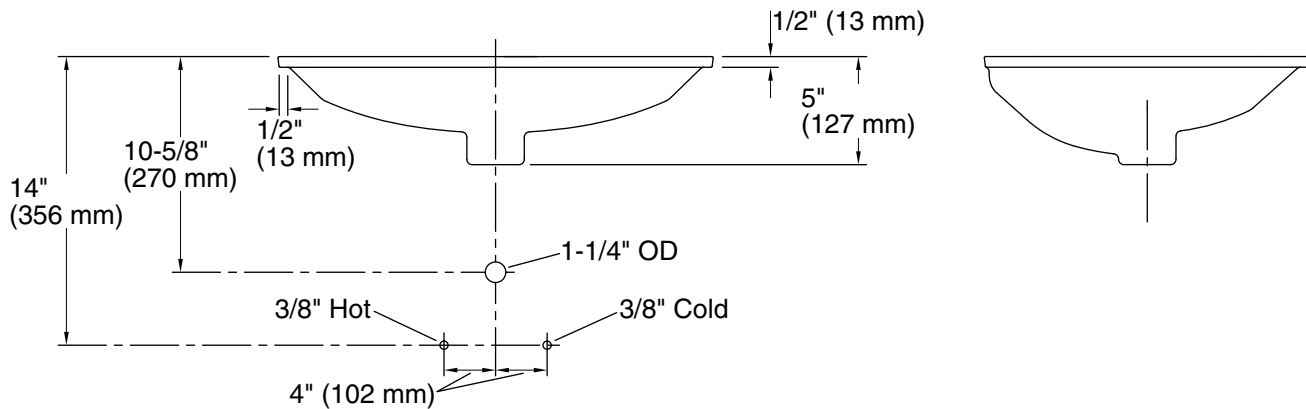

Features

- Overflow drain.
- No faucet holes; requires wall- or counter-mount faucet.
- Coordinates with other products in the Kelston collection.

Material

- Vitreous china.

Installation

- Undermount.

Recommended Products/Accessories

Technical Information

All product dimensions are nominal.

- Bowl configuration: Single
- Installation: Under-mount
- Bowl area (Only): Length: 19-5/16" (491 mm)
Width: 14" (356 mm)
Water depth: 1-7/8" (48 mm)
- Drain hole: 1-3/4" (44 mm)
- Template: 1086495-7, required, not included