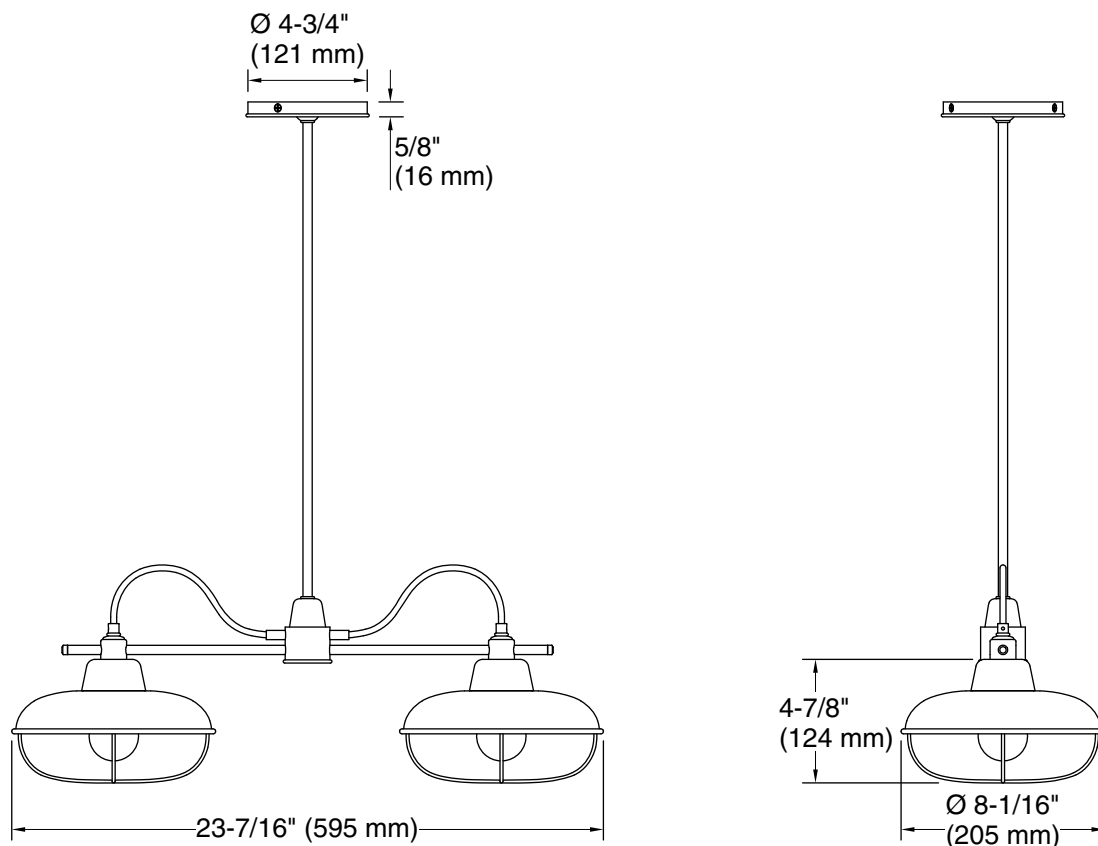

Features

- Suitable for living, dining, and kitchen spaces, allowing you to create a cohesive design aesthetic throughout your home.
- Candelabra base (E12) socket, works best with type G16.5 white, clear or Edison bulbs (sold separately).
- Downrods offer additional height options.

Required Electrical Service

One circuit required.

Lights: 120 V, 60 Hz

Technical Information

All product dimensions are nominal.

Installation Type: Ceiling-mount

Material: Steel

Number of Lights: 2

Lighting Type: Socket-based

Socket Type: E-12 Candelabra

Number of Shades: 2

Shade Type: Glass - frosted

Hanging Type: Downrod

Downrod Detail: 1 x $28\text{-}5/16''$ (719 mm)

Electrical component rating: Socket Rating: 60 Hz, 60 W