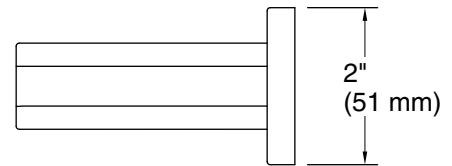

Technical Information

All product dimensions are nominal.

Material: Zinc, Stainless Steel

Notes

Install this product according to the installation instructions.

CAUTION: Risk of personal injury. Do not install these products in any area where they are likely to be used inadvertently as a grab bar or support bar. These products are not designed or intended for use as a grab bar or support bar.