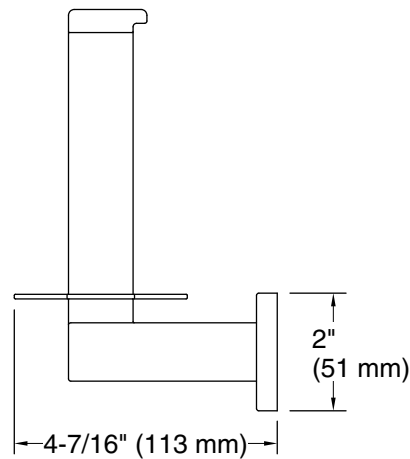

Features

- Vertical holder makes changing toilet paper quick and simple
- Coordinates with other products in the Parallel collection

Material

- Premium metal construction for durability and reliability
- KOHLER finishes resist corrosion and tarnishing

Technical Information

All product dimensions are nominal.

Material: Zinc, Stainless Steel

Notes

Install this product according to the installation instructions.

CAUTION: Risk of personal injury. Do not install these products in any area where they are likely to be used inadvertently as a grab bar or support bar. These products are not designed or intended for use as a grab bar or support bar.