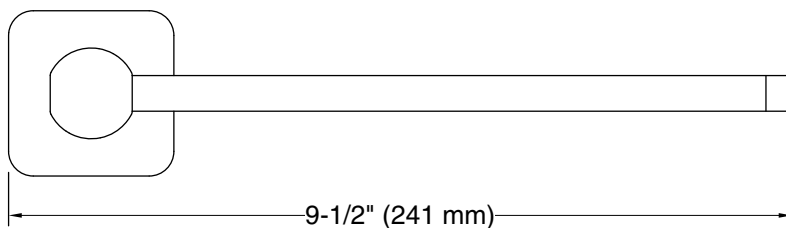

Technical Information

All product dimensions are nominal.

Material: Zinc, Stainless Steel

Notes

Install this product according to the installation instructions.

CAUTION: Risk of personal injury. Do not install these products in any area where they are likely to be used inadvertently as a grab bar or support bar. These products are not designed or intended for use as a grab bar or support bar.