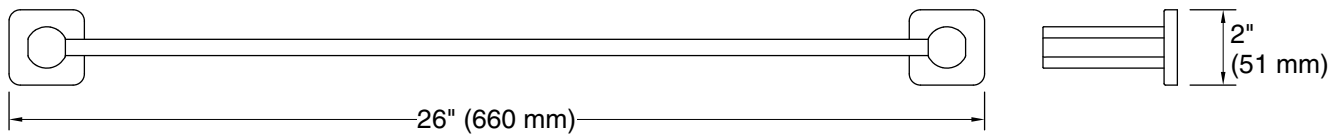

Technical Information

All product dimensions are nominal.

Material: Zinc, Stainless Steel

Notes

Install this product according to the installation instructions.

CAUTION: Risk of personal injury. Do not install these products in any area where they are likely to be used inadvertently as a grab bar or support bar. These products are not designed or intended for use as a grab bar or support bar.