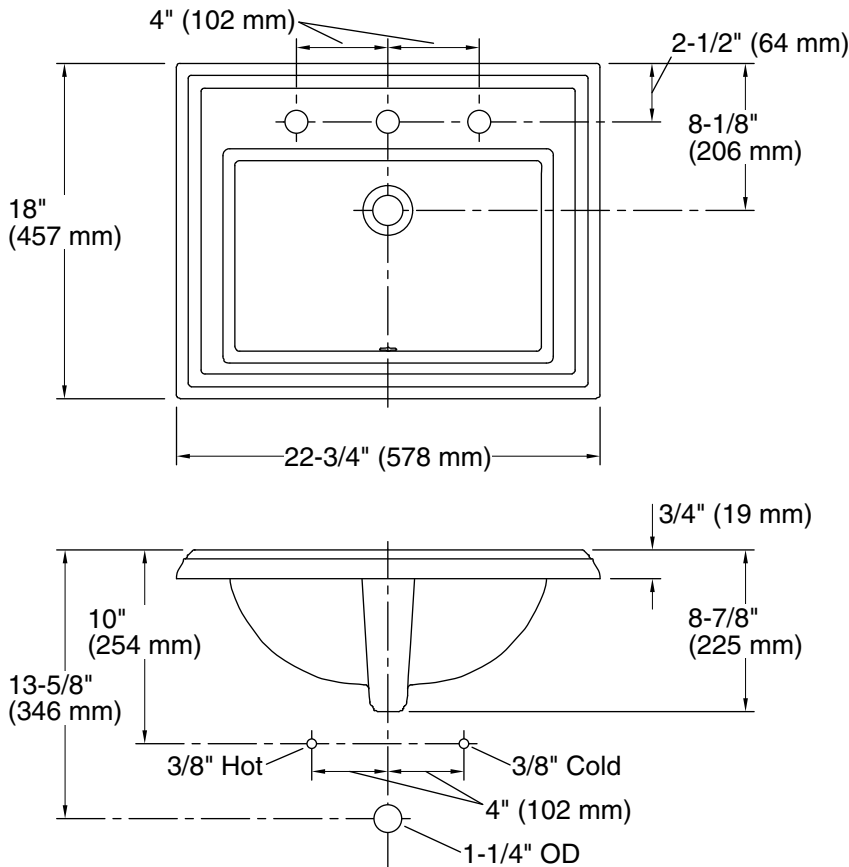

Features

- 8" (203 mm) widespread faucet holes.
- Elegant rectangular basin.
- Overflow drain.
- Coordinates with other products in the Memoirs collection.

Material

- Vitreous china.

Installation

- Drop-in.

Technical Information

All product dimensions are nominal.

Bowl configuration:	Single
Installation:	Drop-in
Bowl area (Only):	Length: 17" (432 mm) Width: 10" (254 mm) Water depth: 5" (127 mm)
Number of deck holes:	3
Faucet hole spacing:	8" (203 mm)
Faucet hole(s):	1-3/8" (35 mm)
Drain hole:	1-3/4" (44 mm)
Template:	1003676, required, included