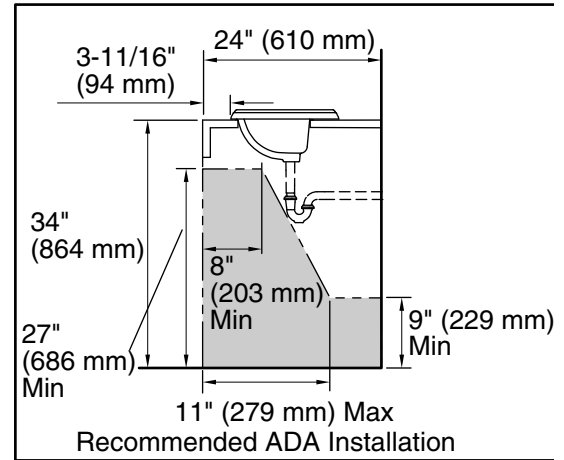

Features

- 8" (203 mm) widespread faucet holes.
- Elegant rectangular basin.
- Overflow drain.
- Coordinates with other products in the Memoirs collection.

Material

- Vitreous china.

Installation

- Drop-in.

Technical Information

All product dimensions are nominal.

Bowl configuration:	Single
Installation:	Drop-in
Bowl area (Only):	Length: 17" (432 mm) Width: 10" (254 mm) Water depth: 5" (127 mm)
Number of deck holes:	3
Faucet hole spacing:	8" (203 mm)
Faucet hole(s):	1-3/8" (35 mm)
Drain hole:	1-3/4" (44 mm)
Template:	1003676, required, included