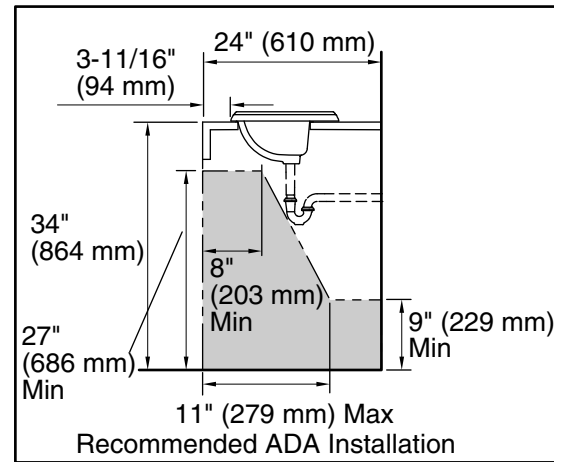

Features

- 4" (102 mm) centerset faucet holes.
- Elegant rectangular basin.
- Overflow drain.
- Coordinates with other products in the Memoirs collection.

Material

- Vitreous china.

Installation

- Drop-in.

Technical Information

All product dimensions are nominal.

Bowl configuration:	Single
Installation:	Drop-in
Bowl area (Only):	Length: 17" (432 mm) Width: 10" (254 mm) Water depth: 5" (127 mm)
Number of deck holes:	3
Faucet hole spacing:	4" (102 mm)
Faucet hole(s):	1-1/4" (32 mm)
Drain hole:	1-3/4" (44 mm)
Template:	1003676, required, included