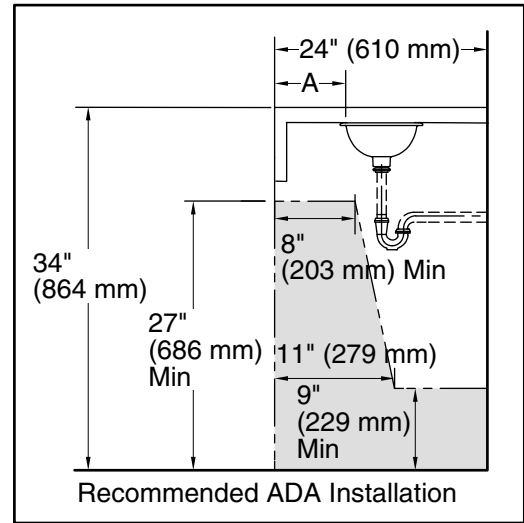

A
Drop-in	4-3/8" (137 mm)
Under-mount (shown)	4-3/8" (137 mm)

Technical Information

All product dimensions are nominal.

Installation:	Drop-in, Under-mount
Bowl area:	Diameter: 10-5/8" (270 mm) Water depth: 4-3/4" (121 mm)
Drain hole:	1-3/4" (44 mm)
Template:	116214-7, required, included

Notes

Install this product according to the installation instructions.

Spout must be a minimum of 4-1/2" (114 mm) long for adequate clearance into bathroom sink.

Supplied basin clamp assembly for under-mount installation requires 1" (25 mm) minimum countertop thickness. Installer must supply hardware for thinner countertops.

ADA, CSA B651 compliant when installed to the specific requirements of these regulations.