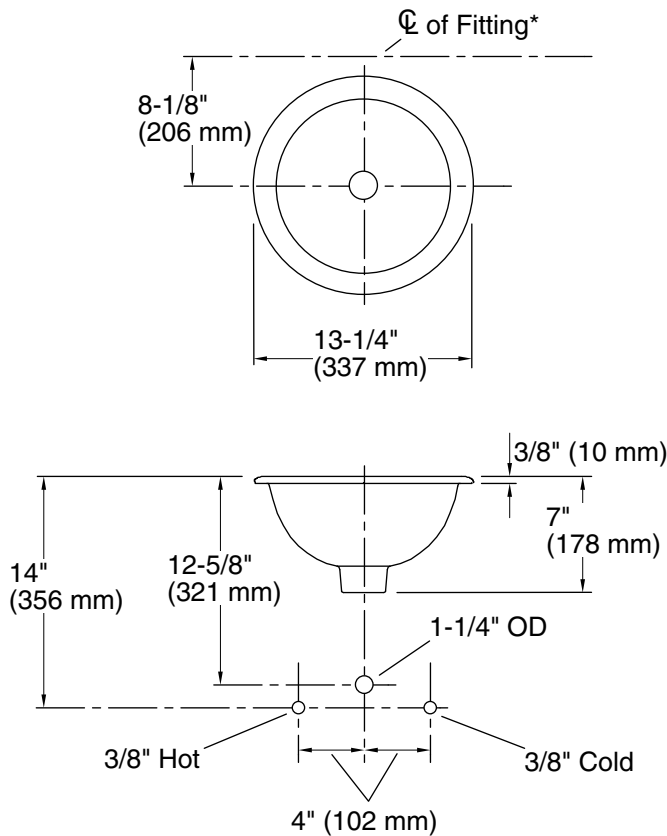

Features

- Petite round design.
- No faucet holes; requires wall- or counter-mount faucet.

Material

- Vitreous china.

Installation

- Drop-in or undermount.

Recommended Products/Accessories

- K-9018 P-Trap
- K-23726 Drain treatment
- K-23725 Cast iron cleaner

Available Colors/Finishes

Color tiles intended for reference only.

Color	Code	Description
	0	White
	96	Biscuit
	95	Ice™ Grey
	7	Black Black™
	71	Seafoam Green
	97	Timberline™

	A
Drop-in	4-3/8" (137 mm)
Under-mount (shown)	4-3/8" (137 mm)

Technical Information

All product dimensions are nominal.

Installation:	Drop-in, Under-mount
Bowl area:	Diameter: 10-5/8" (270 mm) Water depth: 4-3/4" (121 mm)
Drain hole:	1-3/4" (44 mm)
Template:	116214-7, required, included

Notes

Install this product according to the installation instructions.

Spout must be a minimum of 4-1/2" (114 mm) long for adequate clearance into bathroom sink.

Supplied basin clamp assembly for under-mount installation requires 1" (25 mm) minimum countertop thickness. Installer must supply hardware for thinner countertops.