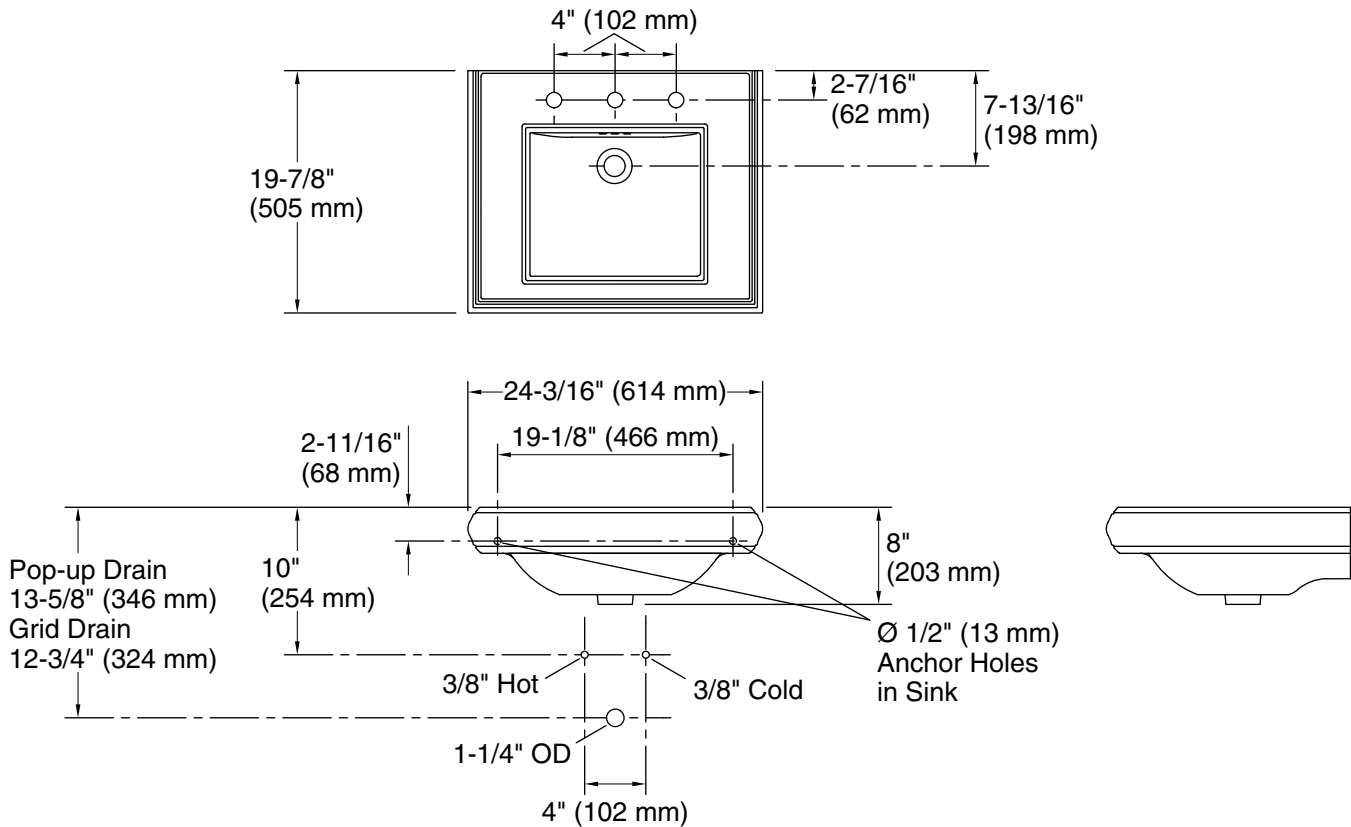

## Technical Information

All product dimensions are nominal.

Bowl configuration:	Single
Installation:	Pedestal, Console table
Bowl area:	Length: 15" (381 mm) Width: 13" (330 mm) With overflow: Yes Water depth: 4-1/2" (114 mm)
With overflow:	Yes
Number of deck holes:	3
Faucet hole spacing:	8" (203 mm)
Faucet hole(s):	1-3/8" (35 mm)
Drain hole:	1-3/4" (44 mm)