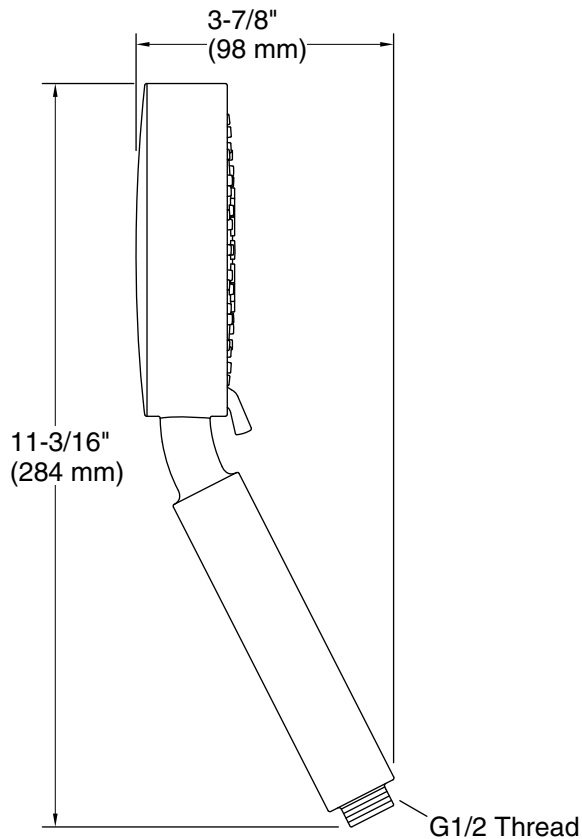

Technical Information

All product dimensions are nominal.

Handshower:

Rated maximum flow: 2.5 gal/min (9.5 l/min)

Notes

Install this product according to the installation instructions.

Plumbing codes require an atmospheric vacuum breaker (such as Kohler Model K-9660) be installed in-line with handshowers. Please consult with local plumbing officials.

ADA, OBC, CSA B651 compliant when installed to the specific requirements of these regulations.