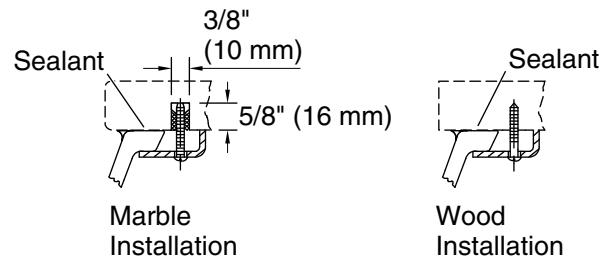

Features

- Rectangular basin with curved bottom.
- Overflow drain.
- No faucet holes; requires wall- or counter-mount faucet.
- 52047 clamp assembly.

Material

- Vitreous china.

Installation

- Undermount.

Recommended Products/Accessories

Technical Information

All product dimensions are nominal.

Installation:	Under-mount
Bowl area:	Length: 18-5/8" (473 mm) Width: 12-1/4" (311 mm) Water depth: 4-5/8" (117 mm)
Drain hole:	1-3/4" (44 mm)
Template:	1053195-7, required, not included