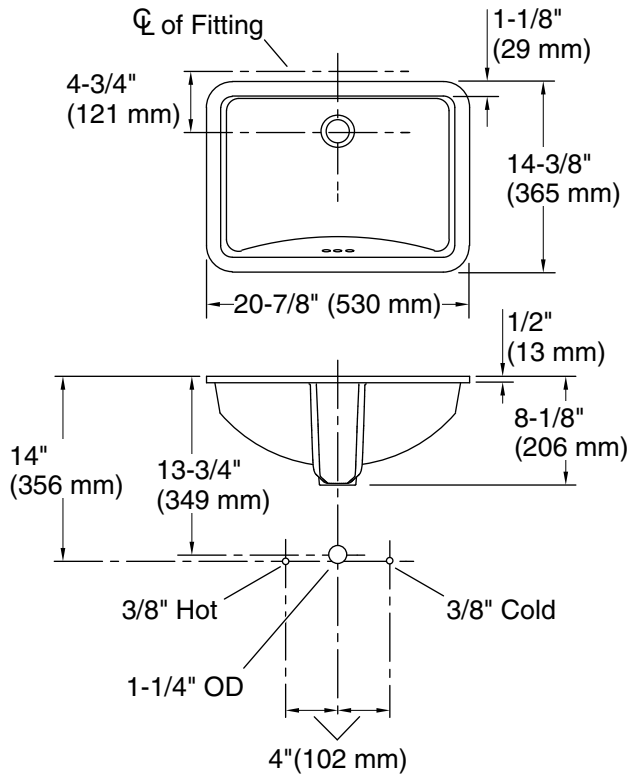

Features

- Rectangular basin with curved bottom.
- Overflow drain.
- No faucet holes; requires wall- or counter-mount faucet.
- 52047 clamp assembly.

Material

- Vitreous china.

Installation

- Undermount.

Recommended Products/Accessories

Technical Information

All product dimensions are nominal.

Installation:	Under-mount
Bowl area:	Length: 18-5/8" (473 mm) Width: 12-1/4" (311 mm) Water depth: 4-5/8" (117 mm)
Drain hole:	1-3/4" (44 mm)
Template:	1053195-7, required, not included

Notes

Install this product according to the installation instructions.

The product diagram is based on the K-8998 adjustable P-trap with 1" (25 mm) of tailpiece exposed.

NOTICE: Countertop manufacturer or cutter must use the current product template available at www.kohler.com, or by calling 1-800-4KOHLER. Kohler Co. is not responsible for cutout errors when the incorrect cutout template is used.