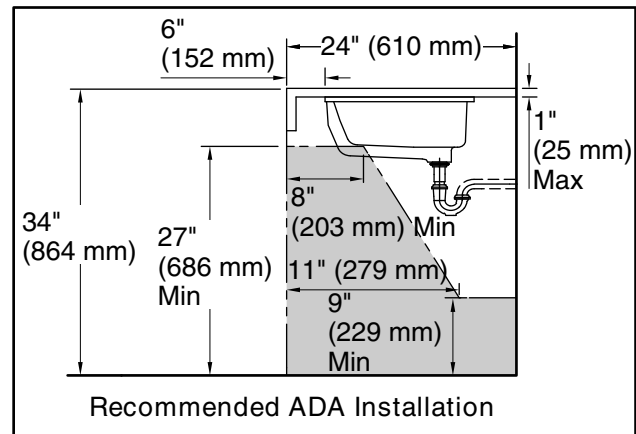

Features

- Rectangular basin with curved bottom.
- Overflow drain.
- No faucet holes; requires wall- or counter-mount faucet.
- 52047 clamp assembly.

Material

- Vitreous china.

Installation

- Undermount.

Recommended Products/Accessories

Technical Information

All product dimensions are nominal.

Installation:	Under-mount
Bowl area:	Length: 18-5/8" (473 mm) Width: 12-1/4" (311 mm) Water depth: 4-5/8" (117 mm)
Drain hole:	1-3/4" (44 mm)
Template:	1053195-7, required, not included