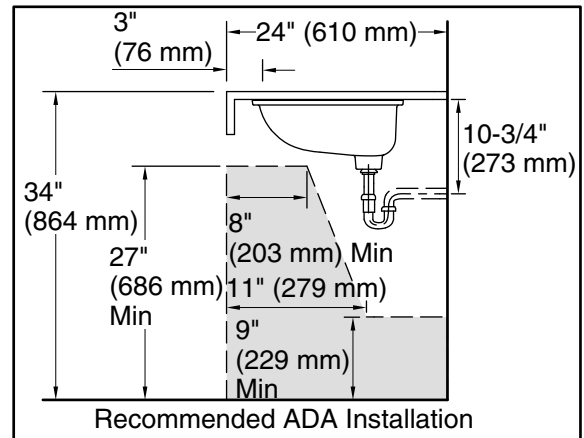

Features

- Oval basin with glazed underside.
- No faucet holes; requires wall- or counter-mount faucet.
- Fits standard 14" x 17" (356 x 432 mm) countertop cutout.

Material

- Vitreous china.

Installation

- Undermount.

Recommended Products/Accessories

K-8998 P-Trap
K-23726 Drain treatment
K-23725 Cast iron cleaner

Included Components

Additional Components:
1193643 Basin clamps

ADA CSA B651

Codes/Standards

ASME A112.19.2/CSA B45.1
ADA
ICC/ANSI A117.1
CSA B651

Technical Information

All product dimensions are nominal.

Installation:	Under-mount, Drop-in
Bowl area:	Length: 17" (432 mm) Width: 14" (356 mm) Water depth: 4" (102 mm)
Drain hole:	1-3/4" (44 mm)
Template:	1151011-7, required, not included