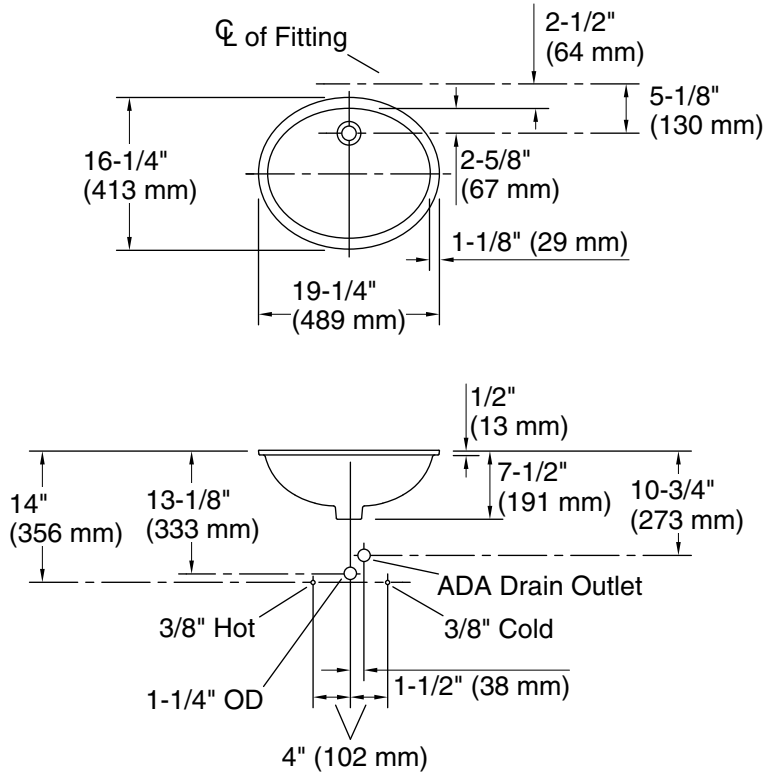

Features

- Oval basin with glazed underside.
- No faucet holes; requires wall- or counter-mount faucet.
- Fits standard 14" x 17" (356 x 432 mm) countertop cutout.

Material

- Vitreous china.

Installation

- Undermount.

Technical Information

All product dimensions are nominal.

Installation:	Under-mount, Drop-in
Bowl area:	Length: 17" (432 mm) Width: 14" (356 mm) Water depth: 4" (102 mm)
Drain hole:	1-3/4" (44 mm)
Template:	1151011-7, required, not included

Supplied basin clamp assemblies require 1" (25 mm) minimum countertop thickness. Installer must supply anchors for thinner countertops. ADA, CSA B651 compliant when installed to the specific requirements of these regulations.