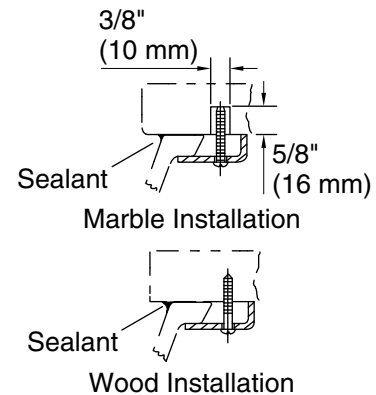

Features

- Oval basin with glazed underside.
- No faucet holes; requires wall- or counter-mount faucet.
- Fits standard 14" x 17" (356 x 432 mm) countertop cutout.

Material

- Vitreous china.

Installation

- Undermount.

Technical Information

All product dimensions are nominal.

Installation:	Under-mount, Drop-in
Bowl area:	Length: 17" (432 mm) Width: 14" (356 mm) Water depth: 4" (102 mm)
Drain hole:	1-3/4" (44 mm)
Template:	1151011-7, required, not included