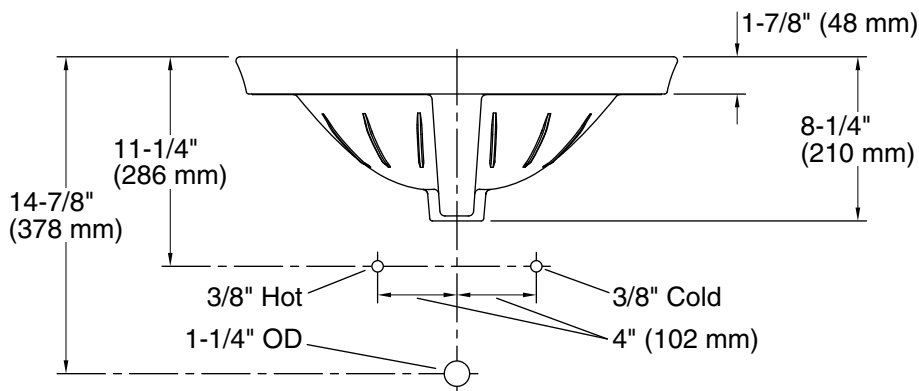

Technical Information

All product dimensions are nominal.

Bowl configuration:	Single
Installation:	Drop-in
Bowl area (Only):	Length: 16-7/8" (429 mm) Width: 10-1/8" (257 mm) Water depth: 4-7/8" (124 mm)
Number of deck holes:	3
Faucet hole spacing:	4" (102 mm)
Faucet hole(s):	1-1/4" (32 mm)
Drain hole:	1-3/4" (44 mm)
Template:	1014189-7, required, included

Notes

Install this product according to the installation instructions.

NOTICE: Countertop manufacturer or cutter must use the cut-out template provided with the product, or a current one provided by Kohler Co. (call 1-800-4-KOHLER). Kohler Co. is not responsible for cutout errors when the incorrect cut-out template is used.

ADA, OBC, CSA B651 compliant when installed to the specific requirements of these regulations.