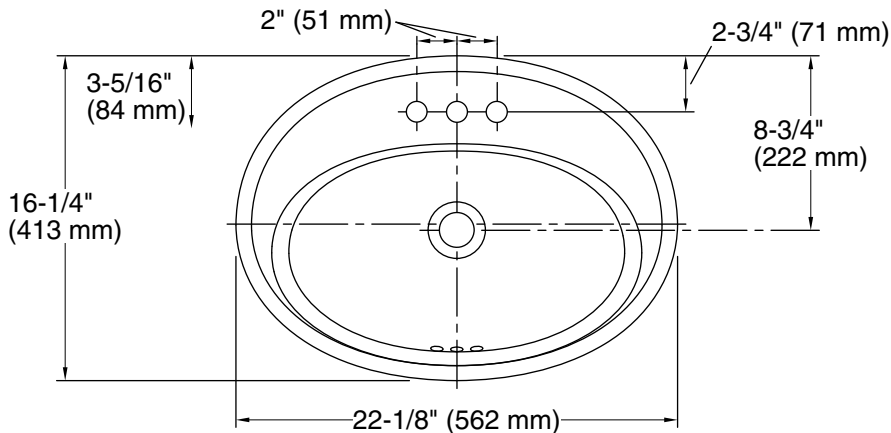

Technical Information

All product dimensions are nominal.

Bowl configuration:	Single
Installation:	Drop-in
Bowl area (Only):	Length: 16-7/8" (429 mm) Width: 10-1/8" (257 mm) Water depth: 4-7/8" (124 mm)
Number of deck holes:	3
Faucet hole spacing:	4" (102 mm)
Faucet hole(s):	1-1/4" (32 mm)
Drain hole:	1-3/4" (44 mm)
Template:	1014189-7, required, included

Notes

Install this product according to the installation instructions.

NOTICE: Countertop manufacturer or cutter must use the cut-out template provided with the product, or a current one provided by Kohler Co. (call 1-800-4-KOHLER). Kohler Co. is not responsible for cutout errors when the incorrect cut-out template is used.

ADA, OBC, CSA B651 compliant when installed to the specific requirements of these regulations.