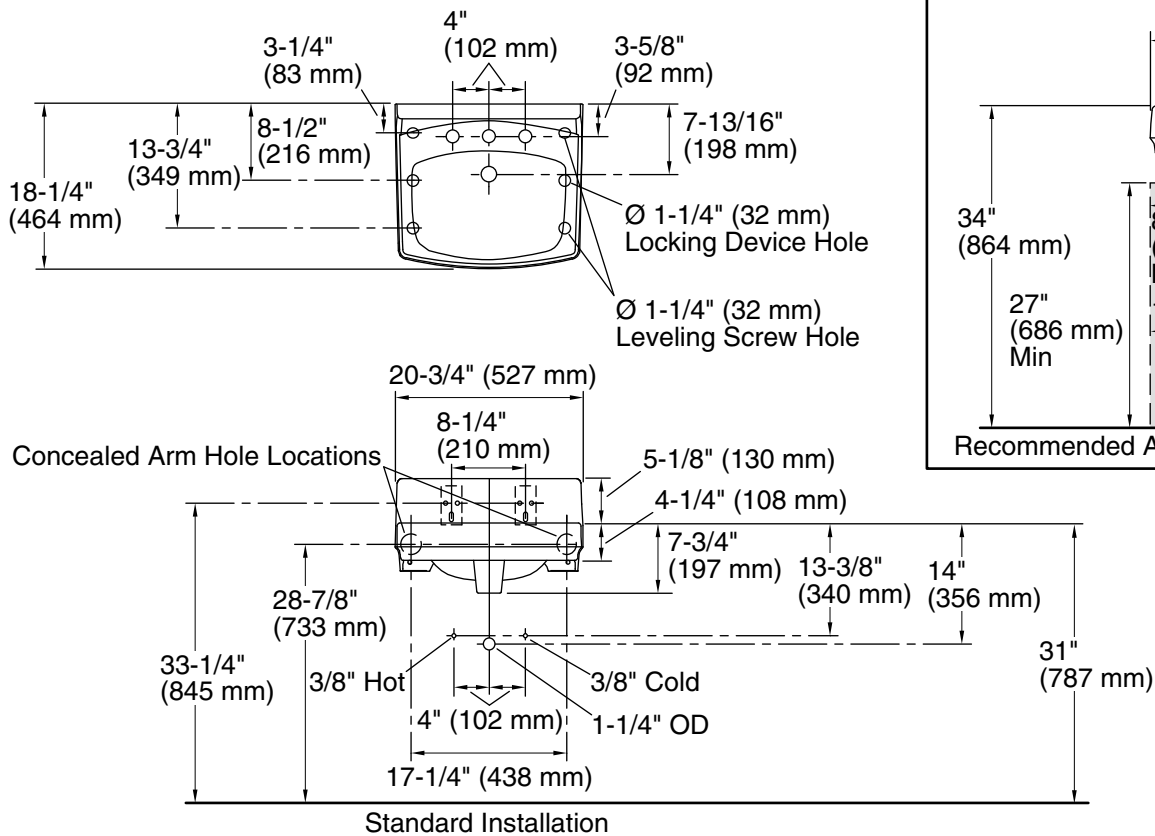

Features

- Made from premium materials that withstand high-volume usage.
- 20-3/4"L x 18-1/4"W.
- Faucet not included.
- Includes wall hanger.

Material

- Vitreous china.

Installation

- Wall-mount.
- Drilled for concealed arm carrier installation.

Recommended Products/Accessories

- K-8998 P-Trap
- K-23726 Drain treatment
- K-23725 Cast iron cleaner

Included Components

- Additional Components:
Hanger(s)

ADA

Codes/Standards

ASME A112.19.2/CSA B45.1
ADA
ICC/ANSI A117.1

Technical Information

All product dimensions are nominal.

Bowl configuration:	Single
Installation:	Wall-mount
Bowl area (Center):	Length: 10" (254 mm) Width: 15" (381 mm) With overflow: Yes Water depth: 3-1/4" (83 mm)
With overflow:	Yes
Number of deck holes:	3
Faucet hole spacing:	8" (203 mm)
Faucet hole(s):	1-3/8" (35 mm)
Drain hole:	1-3/4" (44 mm)