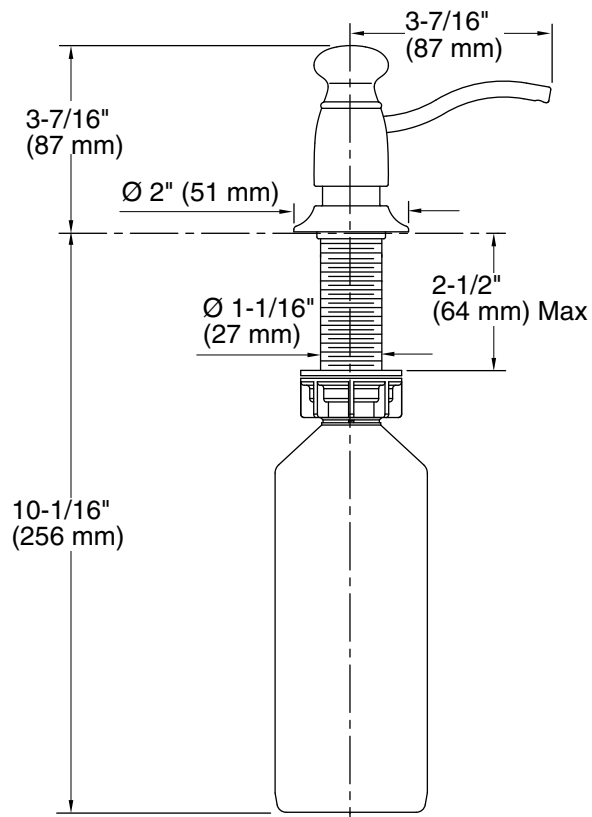

## Features

- Holds up to 16 ounces of soap or lotion; refillable from top
- Clamshell packed
- Coordinates with traditional-style faucets

### Technical Information

All product dimensions are nominal.

Material: Brass