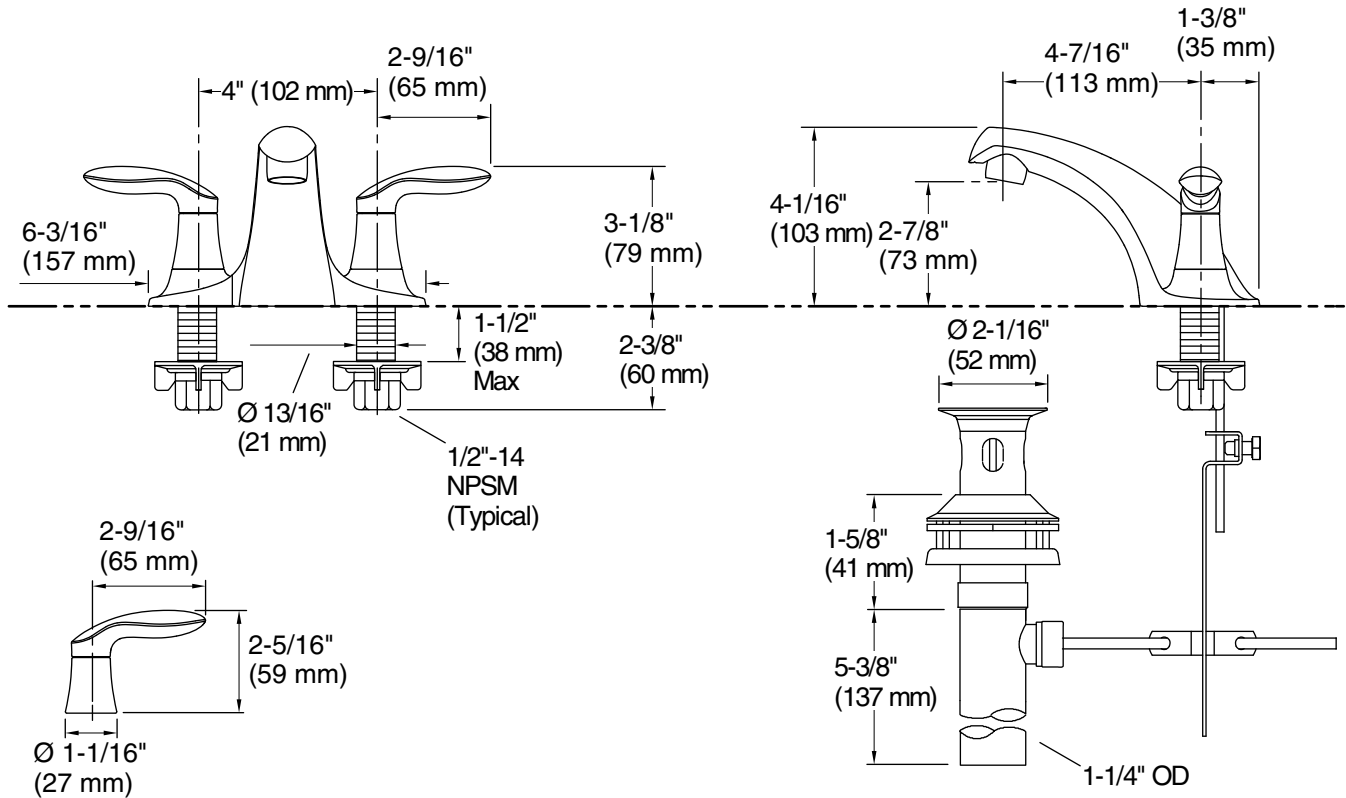

Features

- Two-handle centerset faucet for 4" (102 mm) centers.
- 4-7/16" (112 mm) spout reach.
- 1.2 gpm (4.5 lpm) maximum flow rate at 60 psi (4.14 bar).
- Includes metal pop-up drain with lift rod and 1-1/4" tailpiece.
- KOHLER ceramic disc valves exceed industry longevity standards for a lifetime of durable performance.
- Red/blue indexing.
- Reversible quarter-turn washerless ceramic disc valves.
- Coordinates with Coralais faucets, accessories, and showering components to complete your bathroom.

Material

- Premium metal construction for durability and reliability.
- KOHLER finishes resist corrosion and tarnishing.

Installation

- For 4" (102 mm) centers.
- Deck-mount.
- Preattached flexible supply lines simplify installation.

Technical Information

All product dimensions are nominal.

Faucet:

Flow rate: 1.2 gal/min (4.5 l/min)

Pressure: 60 psi (4.1 bar)

Valve body: Machined-brass

Drain with overflow: Yes

Spout:

Spout reach: 4-7/16" (113 mm)

Notes

Install this product according to the installation guide.

ADA compliant for handles only.

ADA, OBC, CSA B651 compliant when installed to the specific requirements of these regulations.