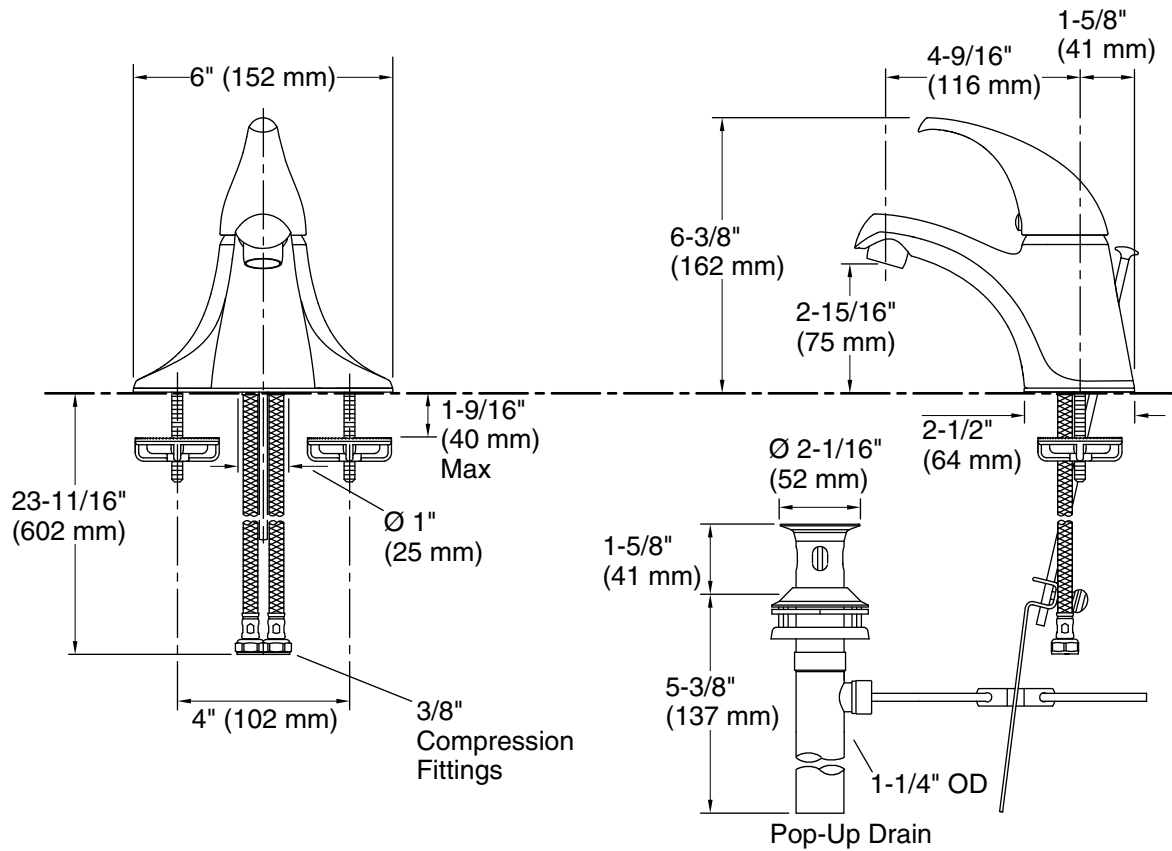

Features

- Preassembled handle and flexible supply hoses simplify installation.
- 1.2 gpm (4.5 lmin) maximum flow rate.
- 4-3/16" (107 mm) stationary spout reach.
- Single lever handle allows for both volume and temperature control.
- Red/blue indexing on handle.
- Temperature memory allows faucet to be turned on and off at the temperature set during prior usage.
- Includes metal pop-up drain with 1-1/4" tailpiece.
- Coordinates with Coralais faucets, accessories, and showering components to complete your bathroom.

Installation

- Bath- or deck-mount.
- Preattached flexible supply lines simplify installation.
- For 4" (102 mm) centers.

Recommended Products/Accessories

- K-23726 Drain treatment
- K-23723 Faucet cleaner

Technical Information

All product dimensions are nominal.

Faucet:

Flow rate: 1.2 gal/min (4.5 l/min)

Pressure: 60 psi (4.1 bar)

Valve body: Plastic

Drain included: Yes

Drain with overflow: Yes

Spout:

Spout reach: 4-9/16" (116 mm)

Notes

Install this product according to the installation guide.

ADA complaint for faucet handles only.

ADA, OBC, CSA B651 compliant when installed to the specific requirements of these regulations.