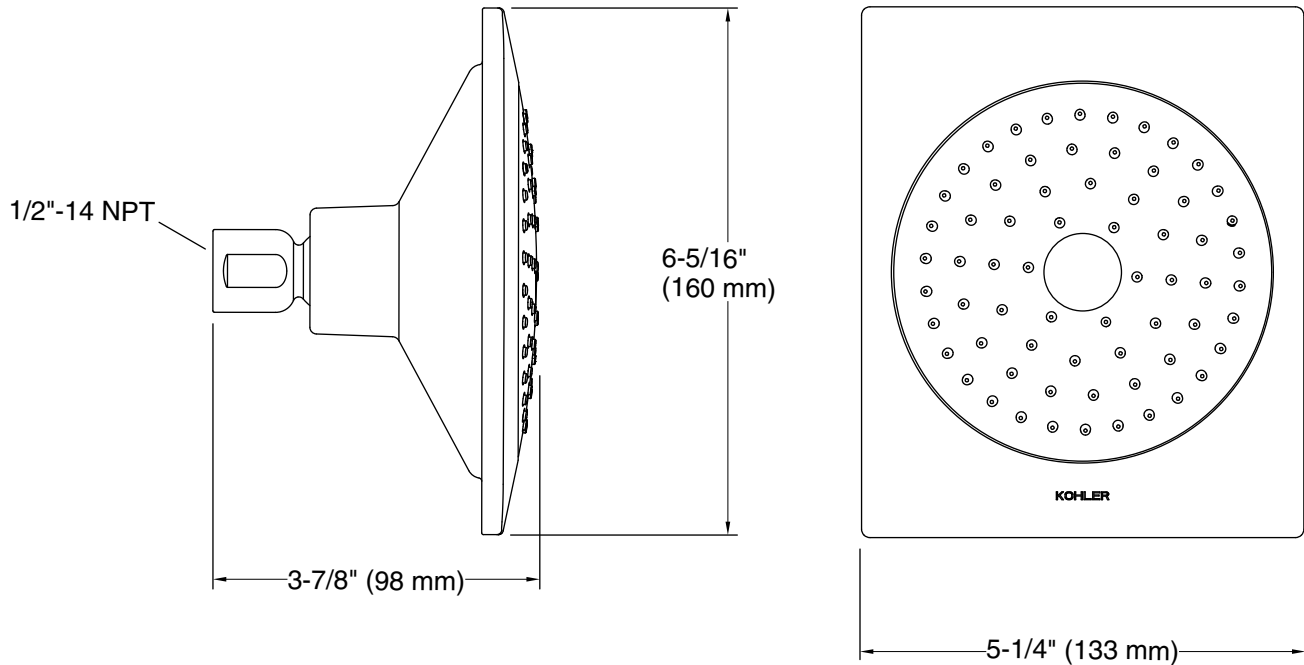

Installation

- 1/2 -14 NPT connection.

Recommended Products/Accessories

- K-14679 Shower Arm and Flange
- K-23723 Faucet cleaner

Codes/Standards

ASME A112.18.1/CSA B125.1
DOE - Energy Policy Act 1992

KOHLER[®] Faucet Lifetime Limited Warranty

Technical Information

All product dimensions are nominal.

Showerhead/Body Spray:

Rated maximum flow: 2.5 gal/min (9.5 l/min)

Notes

Install this product according to the installation guide.