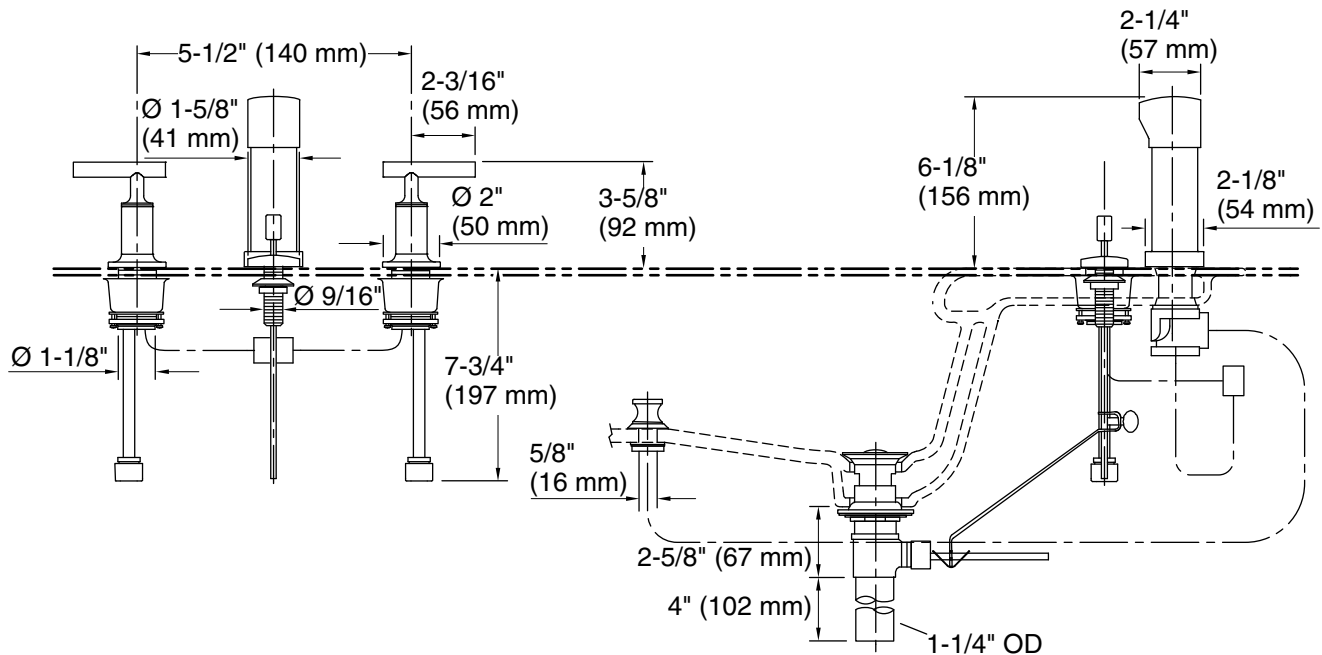

Technical Information

All product dimensions are nominal.

Drain included: Yes

Spout:

Handshower rated max flow: 2.5 gal/min (9.5 l/min)

Notes

Install this product according to the installation instructions.