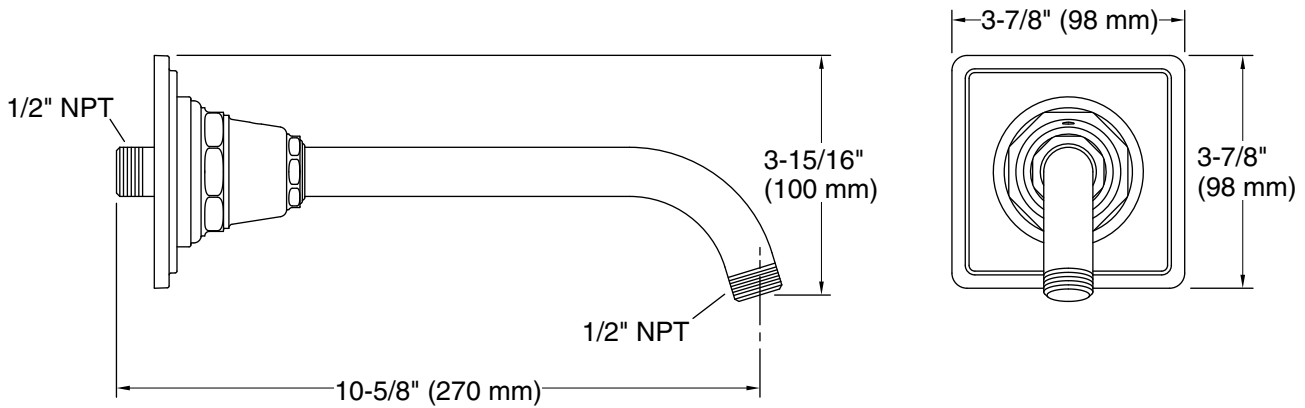

### Features

- 1/2" NPT connection.
- Coordinates with other products in the Pinstripe collection.
- 10-5/8" (270 mm) x 4-3/16" (106 mm) x 3-7/8" (98 mm)

### Technical Information

All product dimensions are nominal.