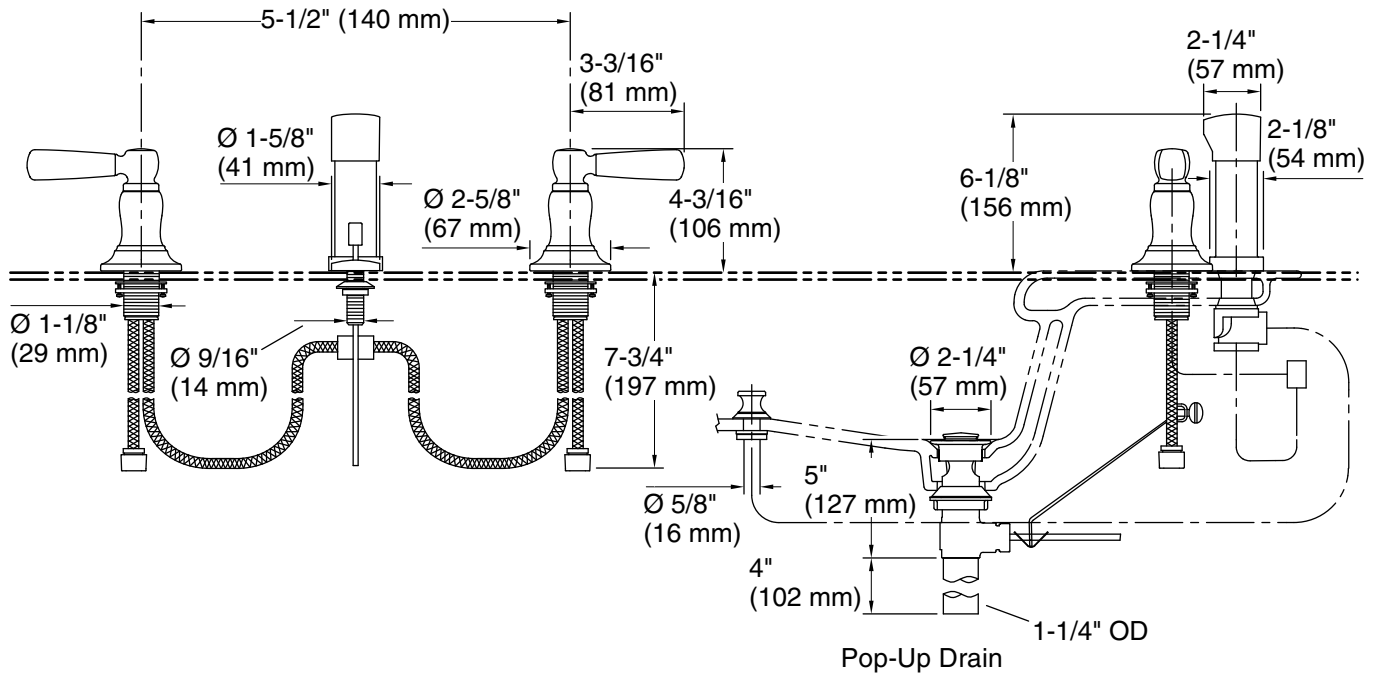

## Technical Information

All product dimensions are nominal.

Drain included: Yes

## Spout:

Handshower rated max flow: 2 gal/min (7.6 l/min)