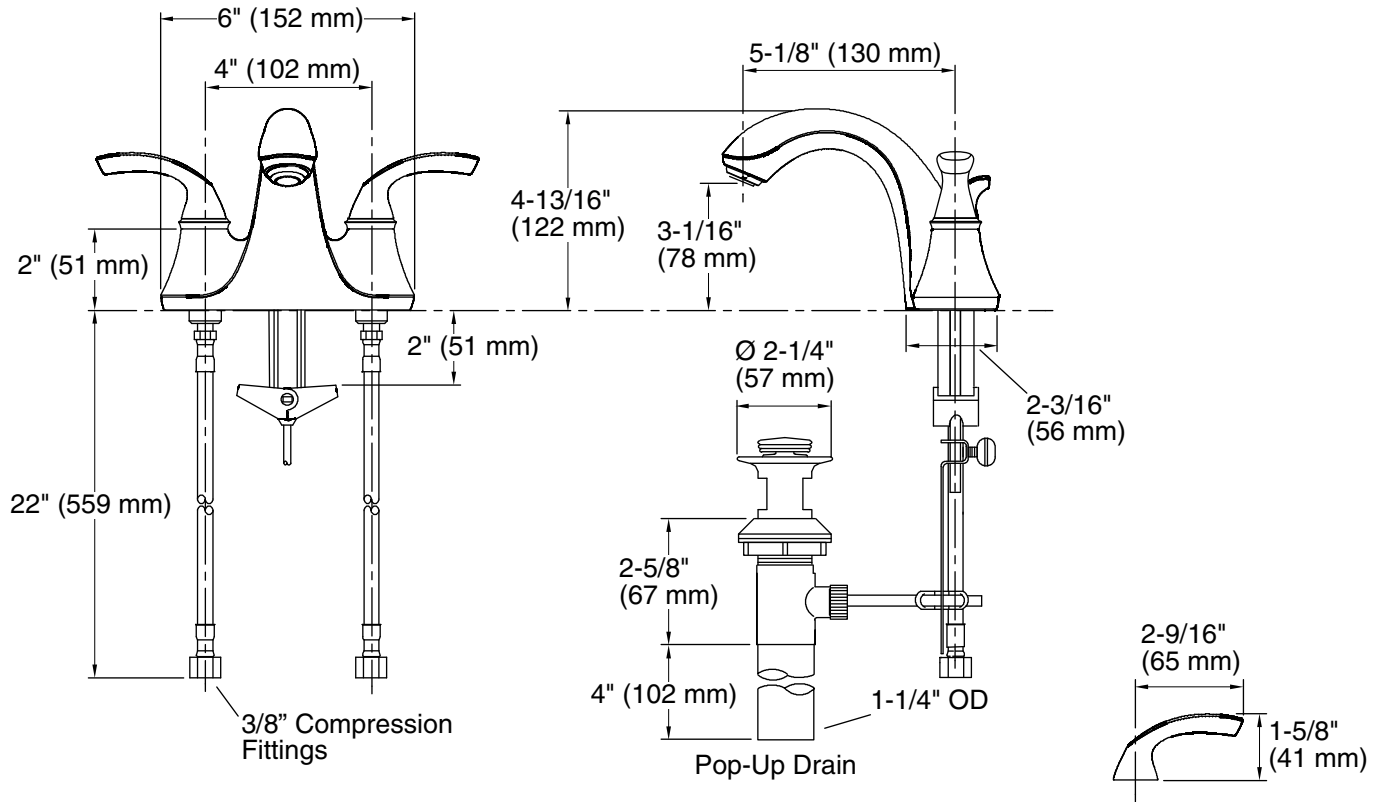

Features

- 5-1/8" (130 mm) spout reach.
- 1.2 gpm (4.5 lpm) maximum flow rate at 60 psi (4.14 bar).
- KOHLER ceramic disc valves exceed industry longevity standards for a lifetime of durable performance.
- Two sculpted lever handle centerset bathroom sink faucet for 4" centers.
- Includes metal pop-up drain with 1-1/4" tailpiece.
- Reversible quarter-turn washerless ceramic disc valves.
- Coordinates with Forté® faucets, accessories, and showering components to complete your bathroom.
- Low-flow aerator option available.

Material

- Premium metal construction for durability and reliability.
- KOHLER finishes resist corrosion and tarnishing.

Installation

- Deck-mount.
- For 4" (102 mm) centers.
- Integrated supply lines with 3/8"compression connection.

Technical Information

All product dimensions are nominal.

Faucet:

Flow rate: 1.2 gal/min (4.5 l/min)

Pressure: 60 psi (4.1 bar)

Drain included: Yes

Spout:

Spout reach: 5-1/8" (130 mm)