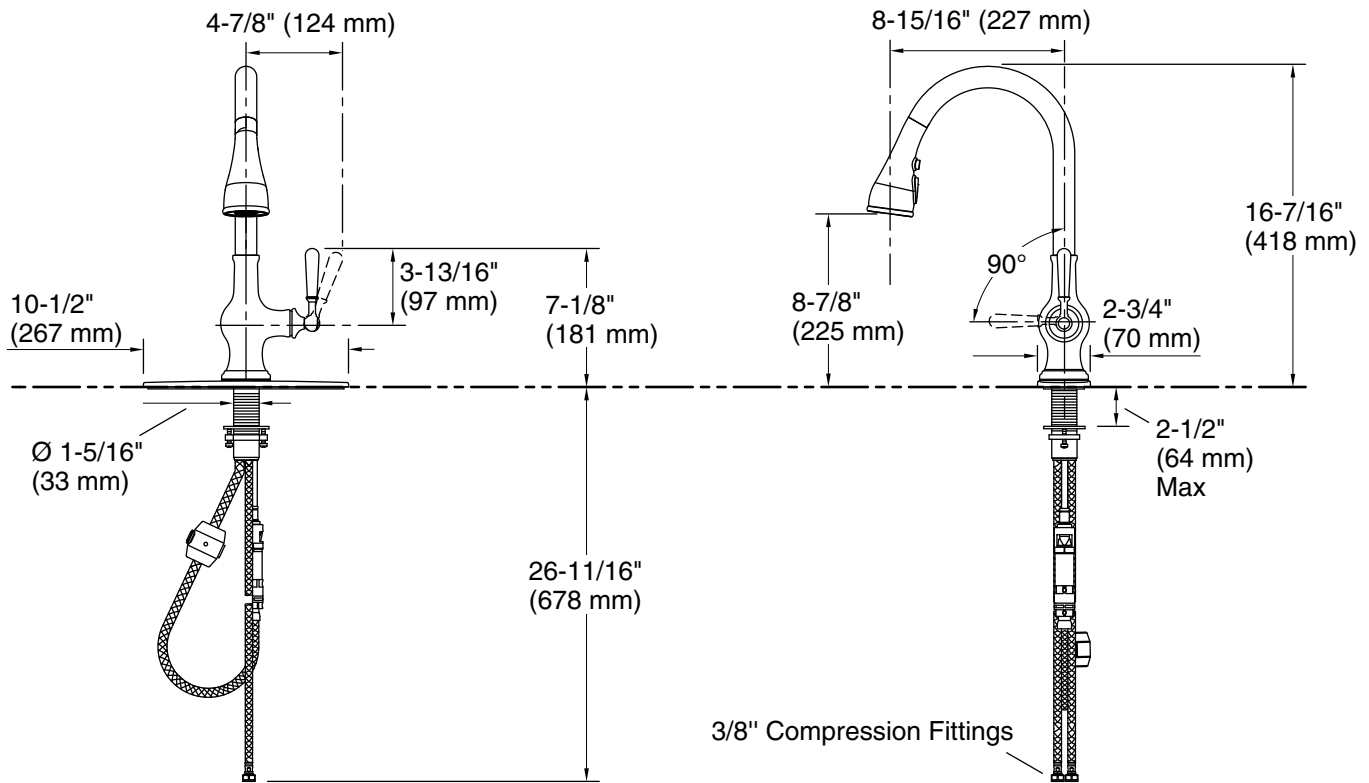

Features

- Single lever handle is simple to use and makes adjusting water temperature easy
- Three-function pull-down sprayhead with touch control allows you to switch between aerated stream, Sweep® spray, and Boost technology
- Sweep® spray features specially angled nozzles that form a wide, powerful blade of water to sweep your dishes and sink clean
- Boost technology increases the flow rate by 30% with the press of a button. Use Boost with stream for faster filling or with Sweep® spray for more powerful cleaning
- High-arch spout offers vertical clearance for tall cookware and pitchers
- 1.5 gpm (5.7 lpm) maximum flow rate at 60 psi (4.14 bar)
- ProMotion® technology's light, quiet braided hose and swiveling ball joint make the pull-down sprayhead easier and more comfortable to use
- MasterClean™ sprayface features an easy-to-clean surface that withstands mineral buildup and maximizes spray performance
- DockNetik® secure docking system locks sprayhead into place when not in use
- Box includes: Assembled faucet, supply lines, and escutcheon plate

Material

- Premium material construction for durability and reliability
- Select KOHLER finishes feature ScratchShield® technology which withstands even the toughest daily use

Installation

- Installs with 1-, 2-, 3-, or 4- hole sink (escutcheon plate included)
- Flexible supply lines and quick-connect fittings simplify installation
- Longer shank works with countertops up to 2-1/2" (63.5 mm) thick and is easy to install

Technical Information

All product dimensions are nominal.

Faucet flow rate: 1.5 gal/min (5.7 l/min)

Spout:

Spout reach: 8-15/16" (227 mm)

Notes

ADA compliant for faucet handles only

ADA, CSA B651 compliant when installed to the specific requirements of these regulations.