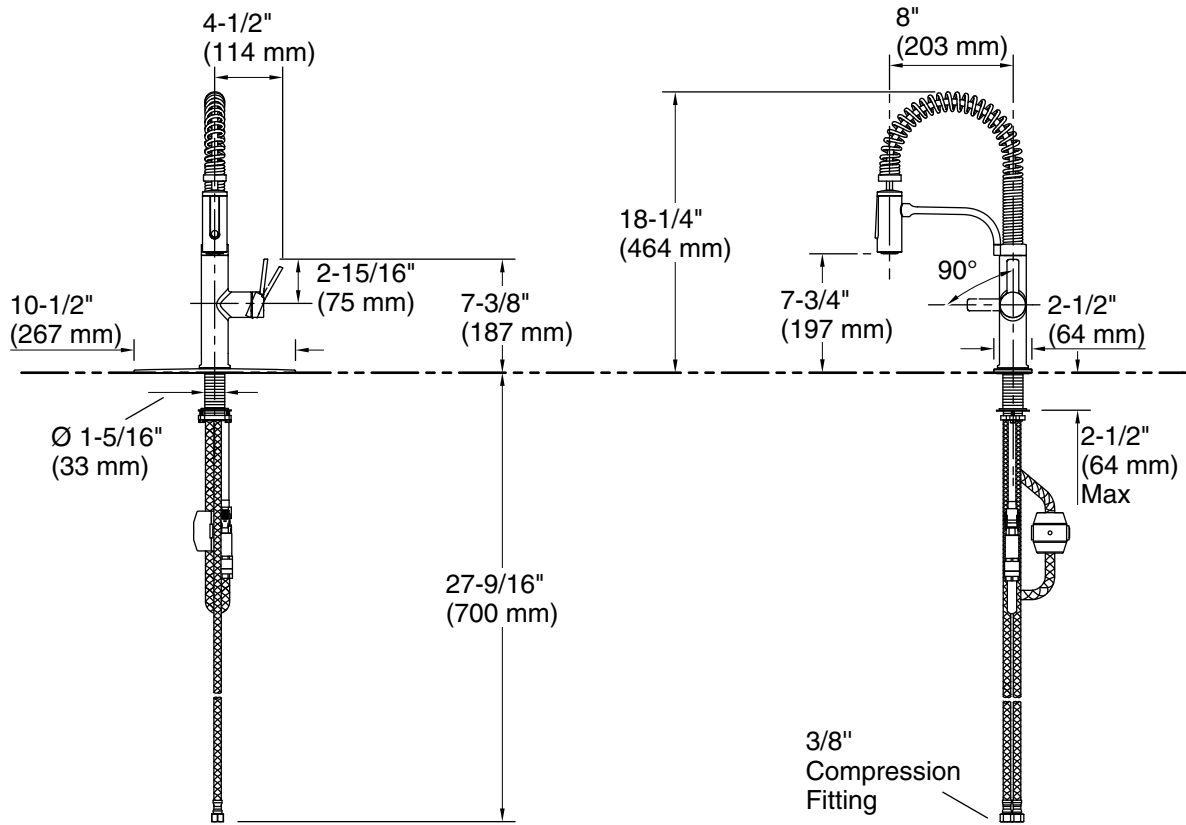

Features

- Professional-style faucet combined with pull-down functionality for maximum reach within the sink space
- Single lever handle is simple to use and makes adjusting water temperature easy
- Sweep® spray features specially angled nozzles that form a wide, powerful blade of water to sweep your dishes and sink clean
- Two-function sprayhead with touch-control allows you to switch from aerated stream to Sweep® spray
- High-arch and unique exposed-spring design provide exceptional control and flexibility
- 1.5 gpm (5.7 lpm) maximum flow rate at 60 psi (4.14 bar)
- MasterClean™ sprayface features an easy-to-clean surface that withstands mineral buildup and maximizes spray performance
- DockNetik® magnetic docking system securely locks sprayhead into place when not in use
- Spring and sprayhead detach for easy cleaning
- KOHLER® ceramic disc valves exceed industry longevity standards for a lifetime of durable performance
- Box includes: Assembled faucet, supply lines, escutcheon plate

Installation

- Installs with 1- or 3-hole sink (escutcheon plate included)
- Flexible supply lines and quick-connect fittings simplify installation
- Longer shank works with countertops up to 2-1/2" (63.5 mm) thick and is easy to install

Technical Information

All product dimensions are nominal.

Faucet flow rate: 1.5 gal/min (5.7 l/min)

Spout:

Spout reach: 8" (203 mm)

Notes

Install this product according to the installation guide.

ADA, CSA B651 compliant when installed to the specific requirements of these regulations.