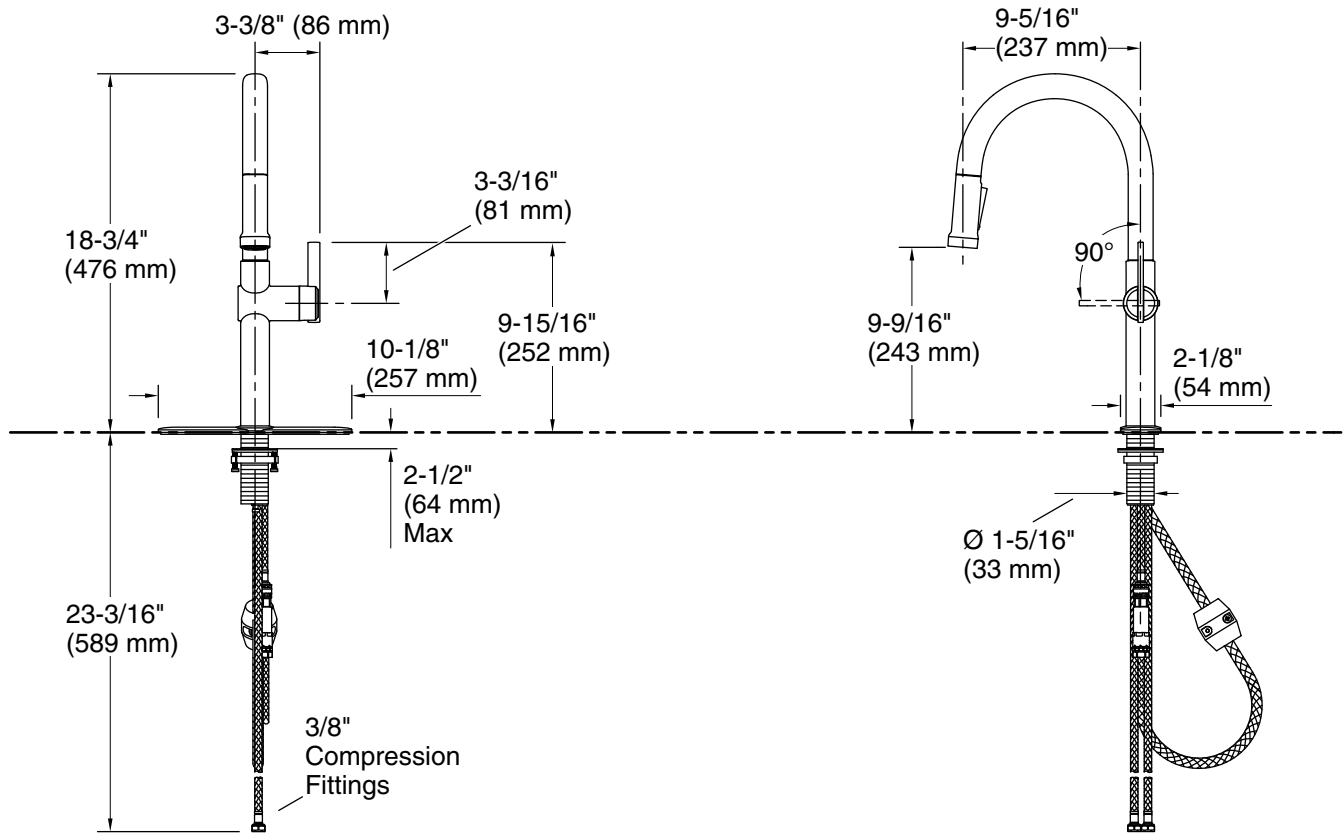

Features

- Professional-style faucet with an easy-to-clean coated hose and removable coil
- Single lever handle is simple to use and makes adjusting water temperature easy
- Three-function pull-down sprayhead with touch-control allows you to switch between stream, Sweep® spray and Boost technology
- Sweep® spray features specially angled nozzles that form a wide, powerful blade of water to sweep your dishes and sink clean
- Boost technology increases the flow rate by 30% with the press of a button. Use Boost with stream for faster filling or with Sweep® spray for more powerful cleaning
- 1.5 gpm (5.7 lpm) maximum flow rate at 60 psi (4.14 bar)
- ProMotion® technology's light, quiet braided hose and swiveling ball joint make the pull-out sprayhead easier and more comfortable to use
- MasterClean™ sprayface features an easy-to-clean surface that withstands mineral buildup and maximizes spray performance
- DockNetik® secure docking system locks sprayhead into place when not in use
- Box includes: Assembled faucet, supply lines, escutcheon plate

Material

- Premium material construction for durability and reliability
- Select KOHLER finishes feature ScratchShield® technology which withstands even the toughest daily use

Installation

- Single-hole installation (three-hole escutcheon plate included)
- Flexible supply lines and quick-connect fittings simplify installation
- Longer shank works with countertops up to 2-1/2" (63.5 mm) thick and is easy to install

Technical Information

All product dimensions are nominal.

Faucet flow rate: 1.5 gal/min (5.7 l/min)

Spout:

Spout reach: 9-5/16" (237 mm)

Notes

Install this product according to the installation guide.

ADA, CSA B651 compliant when installed to the specific requirements of these regulations.