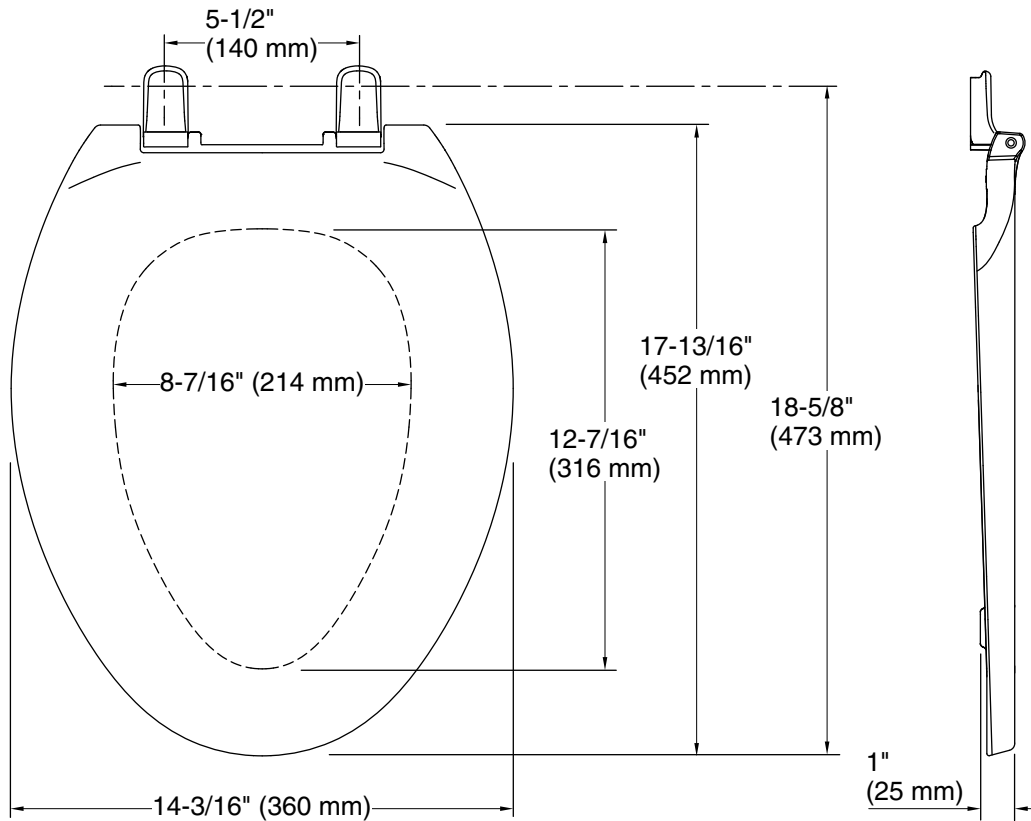

Technical Information

All product dimensions are nominal.

Seat shape type: Elongated
 Seat front type: Closed-front
 Seat-mounting holes: 5-1/2" (140 mm)

Notes

Install this product according to the installation instructions.