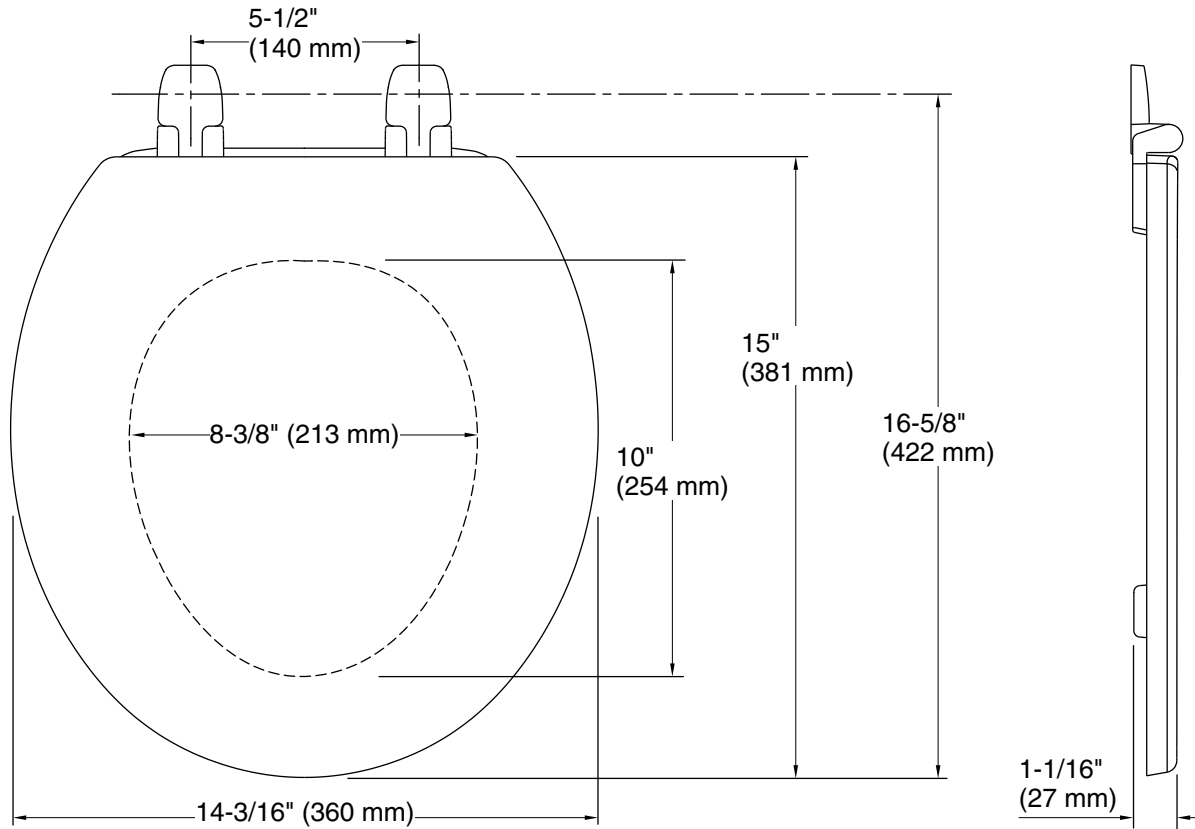

Technical Information

All product dimensions are nominal.

Seat shape type: Round-front
Seat front type: Closed-front
Seat-mounting holes: 5-1/2" (140 mm)

Notes

Install this product according to the installation instructions.